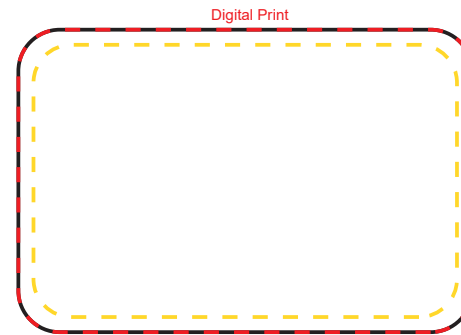

Product Name:

Button Badge Rectangle

Product Code:

BB006

Product Size:

60mm x 40mm

Product Colours:

Clear

Decoration Method:

Digital Print

Decoration Area:

60mm x 40mm

*** DIGITAL PRINT ***

Red dotted line shows max print area.
Try to keep all text and main details within
the yellow dotted line area for clear visibility.

100% actual size

Line drawing is for approximate print positional purposes only.
It is not intended to be an exact scale or detailed representation.
Colour proofs are to be used as a guide only.
Red dotted lines will not be printed, these are for max print guide only.
Small details or text, including ®, © and ™ may fill in and not be legible.