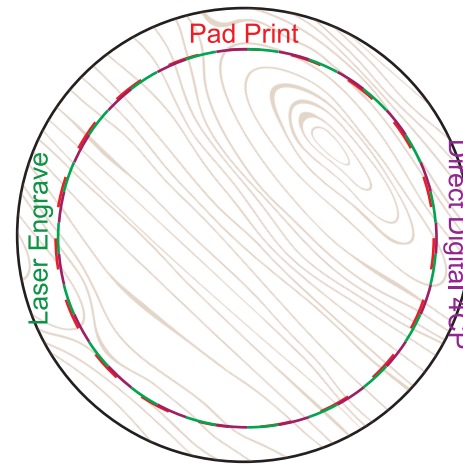

**Product Name:**

Bamboo Bottle Opener

**Product Code:**

BBO001

**Product Size:**

60mm x 60mm

**Product Colours:**

Natural

**Decoration Area:**

50mmD - pad print

50mmD - laser engrave

50mmD - direct digital

100% actual size

Line drawing is for approximate print positional purposes only. It is not intended to be an exact scale or detailed representation. Colour proofs are to be used as a guide only. Red dotted lines will not be printed, these are for max print guides only. Small details or text including trade marks may fill in and not be legible.