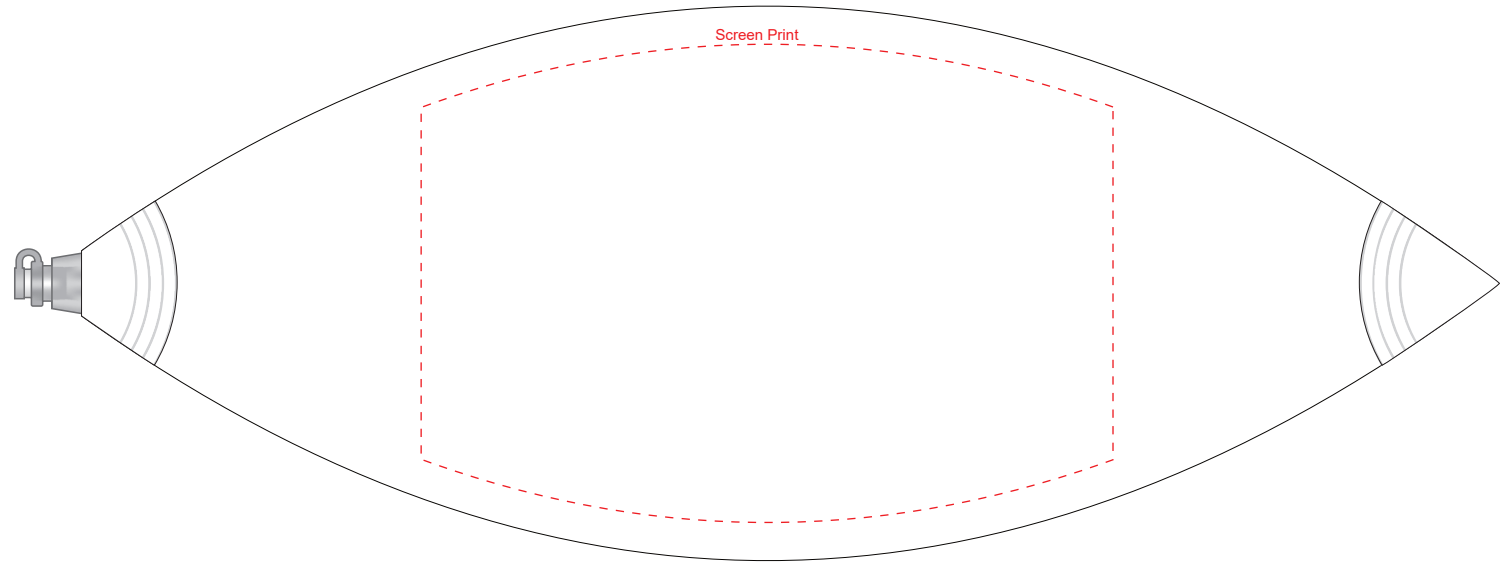

Product Name:

Happy Beach Ball 28cm

Product Code:

BCH002

Product Size:

280mmD

Product Colours:

White, black, yellow, orange, red, green, dark blue

Decoration Area:

183mm x 126mm - screen print

Mark 'X' on the number of panels to be printed

50% actual size

Line drawing is for approximate print positional purposes only. It is not intended to be an exact scale or detailed representation. Colour proofs are to be used as a guide only. Red dotted lines will not be printed, these are for max print guides only. Small details or text including trade marks may fill in and not be legible.