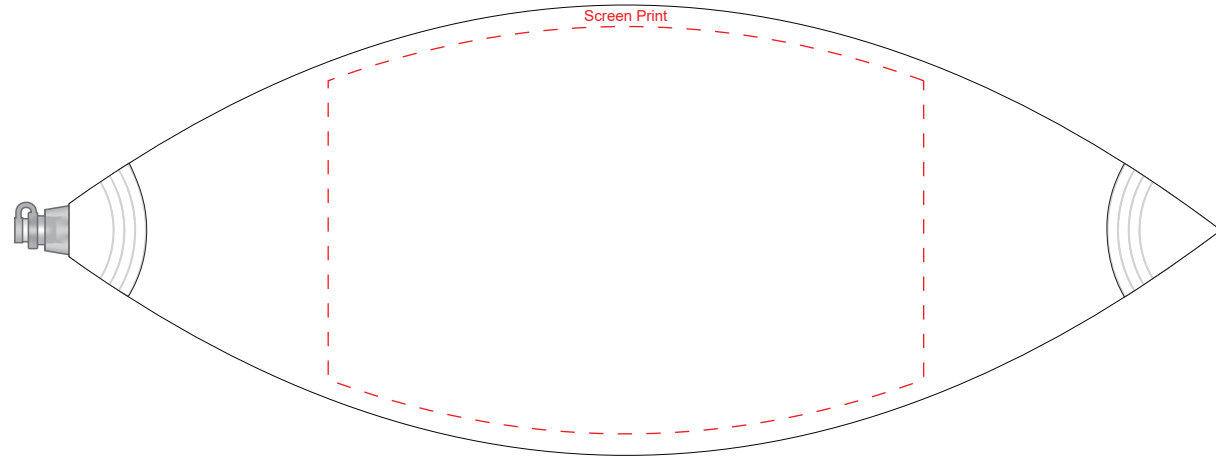

**Product Name:**

Joyful Beach Ball 40cm

**Product Code:**

BCH004

**Product Size:**

400mmD

**Product Colours:**

White, black, yellow, orange, red, green, dark blue

**Decoration Area:**

315mm x 215mm - screen print

Mark 'X' on the number of panels to be printed

25% actual size

Line drawing is for approximate print positional purposes only. It is not intended to be an exact scale or detailed representation. Colour proofs are to be used as a guide only. Red dotted lines will not be printed, these are for max print guides only. Small details or text including trade marks may fill in and not be legible.