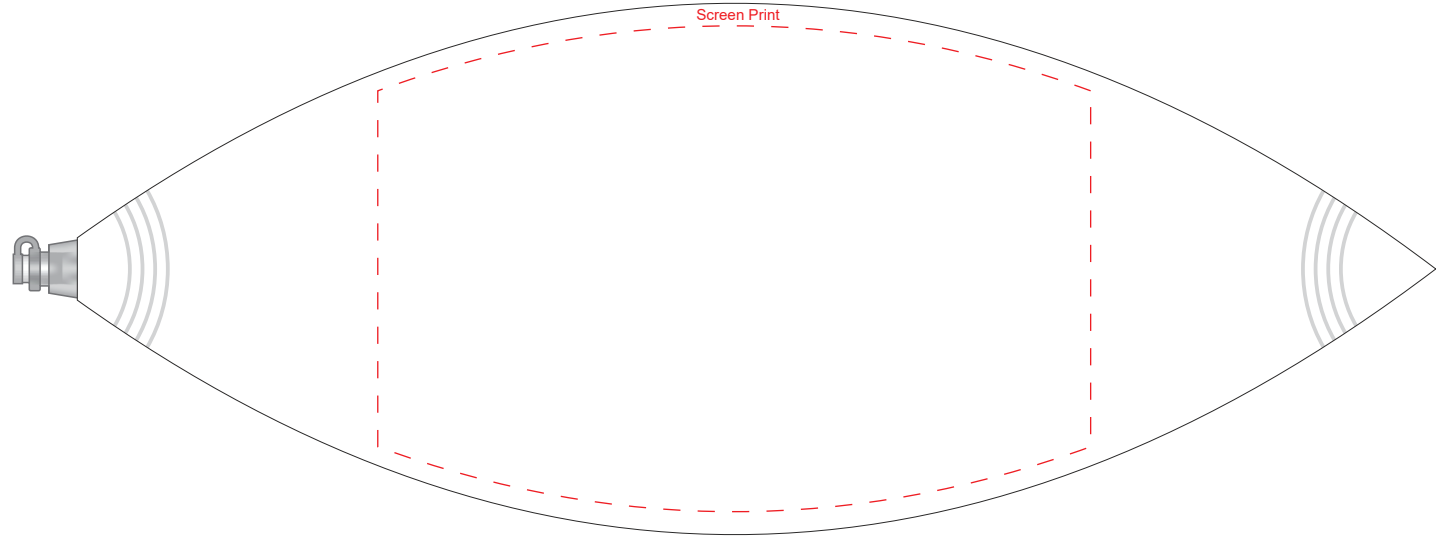

Product Name:

Cheerful Beach Ball 48cm

Product Code:

BCH005

Product Size:

480mmD

Product Colours:

White, black, yellow, orange, red, green, dark blue

Decoration Area:

377mm x 256mm - screen print

Mark 'X' on the number of panels to be printed

25% actual size

Line drawing is for approximate print positional purposes only. It is not intended to be an exact scale or detailed representation. Colour proofs are to be used as a guide only. Red dotted lines will not be printed, these are for max print guides only. Small details or text including trade marks may fill in and not be legible.