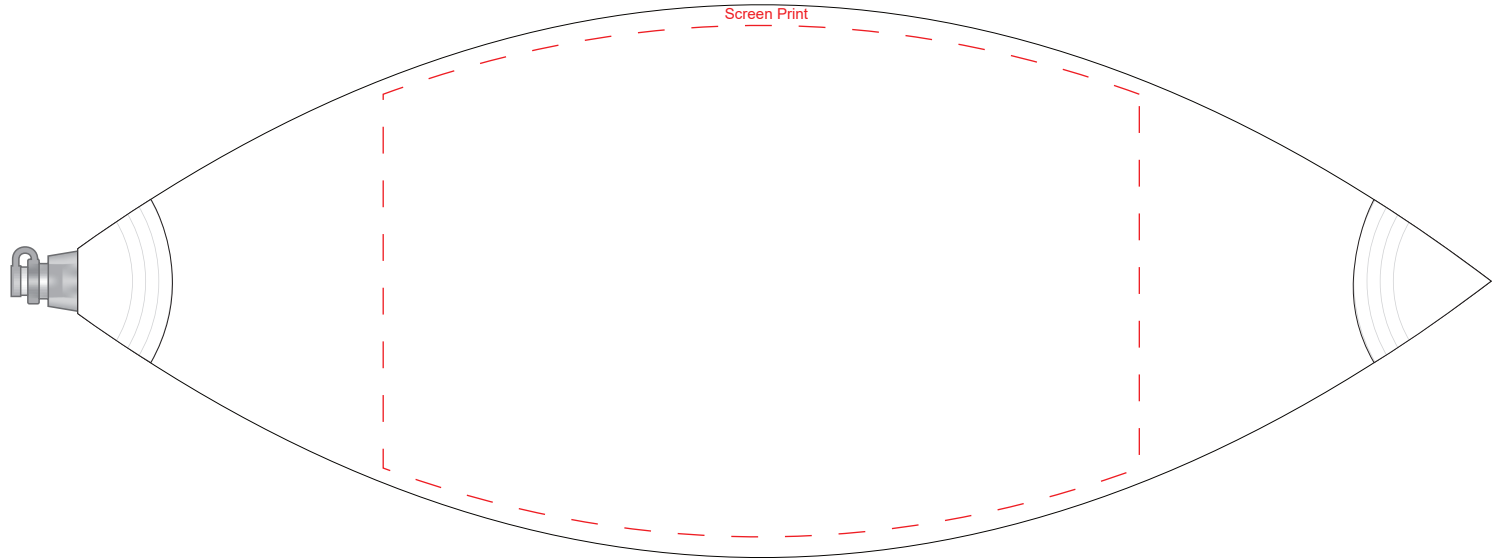

Product Name:

Wave Beach Ball 60cm

Product Code:

BCH006

Product Size:

600mmD

Product Colours:

White, black, yellow, orange, red, green, dark blue

Decoration Area:

500mm x 338mm - screen print

Mark 'X' on the number of panels to be printed

20% actual size

Line drawing is for approximate print positional purposes only. It is not intended to be an exact scale or detailed representation. Colour proofs are to be used as a guide only. Red dotted lines will not be printed, these are for max print guides only. Small details or text including trade marks may fill in and not be legible.