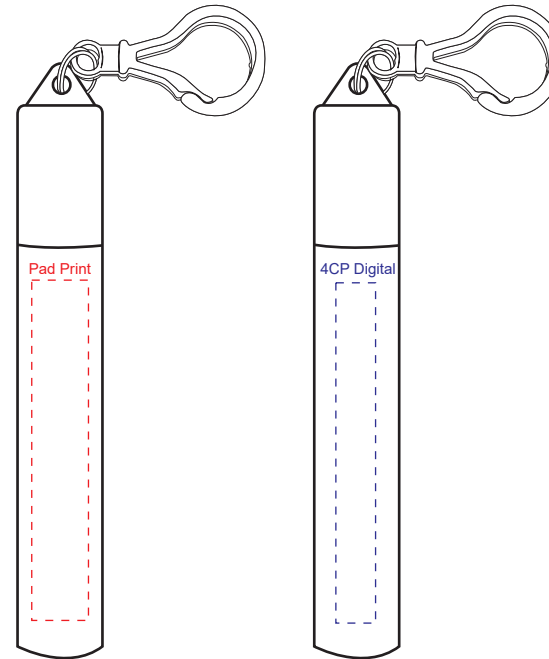

Decoration Area:

130mm x 100mm - screen print

219mm x 108mm - digital label

75% actual size

Line drawing is for approximate print positional purposes only. It is not intended to be an exact scale or detailed representation. Colour proofs are to be used as a guide only. Red dotted lines will not be printed, these are for max print guides only. Small details or text including trade marks may fill in and not be legible.

Product Name:

Travel Bundle

Product Code:

BDL001 (STW003)

Product Size:

105mm x 15mm

Product Colours:

Range of colours

Decoration Area:

60mm x 10mm - pad print

6mm x 45mm - engrave straw

60mm x 7mm - direct digital

Product Colour Options:

 Engraves to tone-on-tone silver

75% actual size

Line drawing is for approximate print positional purposes only. It is not intended to be an exact scale or detailed representation. Colour proofs are to be used as a guide only. Red dotted lines will not be printed, these are for max print guides only. Small details or text including trade marks may fill in and not be legible.

Decoration Area:

60mm x 6mm - pad print top

60mm x 6mm - direct digital top

10mm x 20mm - pad print side

10mm x 20mm - direct digital side

Product Colour Options:

100% actual size

Line drawing is for approximate print positional purposes only. It is not intended to be an exact scale or detailed representation. Colour proofs are to be used as a guide only. Red dotted lines will not be printed, these are for max print guides only. Small details or text including trade marks may fill in and not be legible.