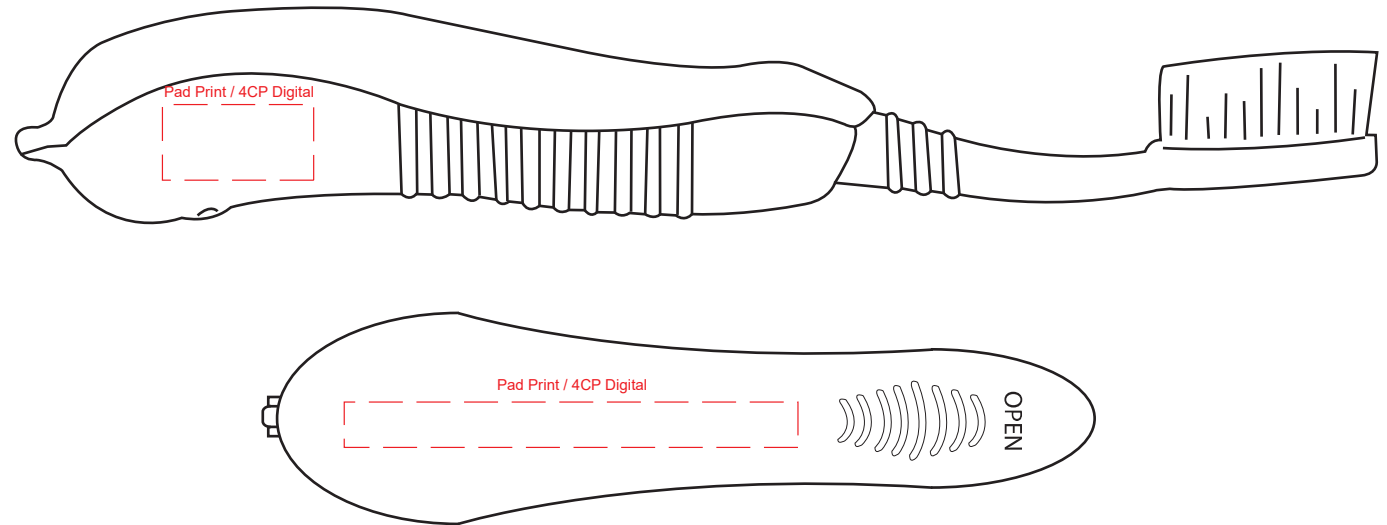

Decoration Area:

130mm x 100mm - screen print

219mm x 108mm - digital label

75% actual size

Line drawing is for approximate print positional purposes only. It is not intended to be an exact scale or detailed representation. Colour proofs are to be used as a guide only. Red dotted lines will not be printed, these are for max print guides only. Small details or text including trade marks may fill in and not be legible.

Decoration Area:

60mm x 10mm - pad print

6mm x 45mm - engrave straw

60mm x 7mm - direct digital

Product Colour Options:

 Engraves to tone-on-tone silver

75% actual size

Line drawing is for approximate print positional purposes only. It is not intended to be an exact scale or detailed representation. Colour proofs are to be used as a guide only. Red dotted lines will not be printed, these are for max print guides only. Small details or text including trade marks may fill in and not be legible.

Product Name:

Travel Bundle

Product Code:

BDL001 (TBH002)

Product Size:

115mm x 27mm x 19mm (closed)

Product Colours:

Range of colours

Decoration Area:

60mm x 6mm - pad print top

60mm x 6mm - direct digital top

10mm x 20mm - pad print side

10mm x 20mm - direct digital side

Product Colour Options:

100% actual size

Line drawing is for approximate print positional purposes only. It is not intended to be an exact scale or detailed representation. Colour proofs are to be used as a guide only. Red dotted lines will not be printed, these are for max print guides only. Small details or text including trade marks may fill in and not be legible.