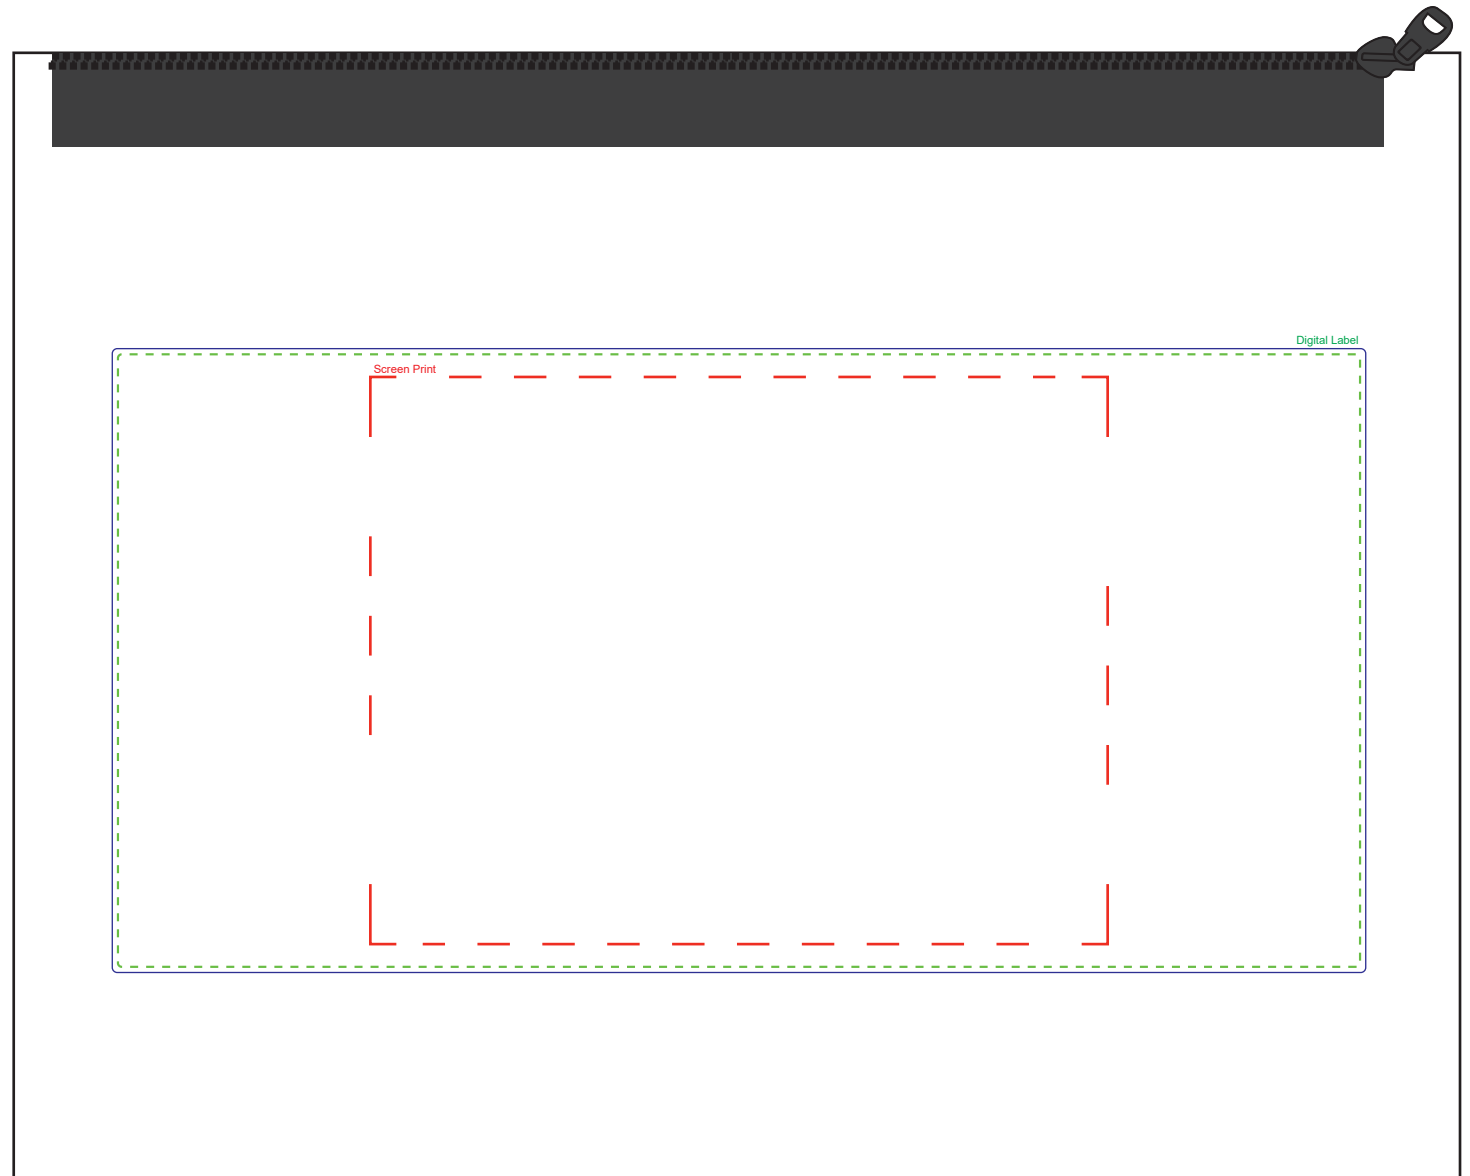

Decoration Area:

130mm x 100mm - screen print

219mm x 108mm - digital label

75% actual size

Line drawing is for approximate print positional purposes only. It is not intended to be an exact scale or detailed representation. Colour proofs are to be used as a guide only. Red dotted lines will not be printed, these are for max print guides only. Small details or text including trade marks may fill in and not be legible.

Decoration Area:

60mm x 10mm - pad print

6mm x 45mm - engrave straw

60mm x 7mm - direct digital

Product Colour Options:

 Engraves to tone-on-tone silver

75% actual size

Line drawing is for approximate print positional purposes only. It is not intended to be an exact scale or detailed representation. Colour proofs are to be used as a guide only. Red dotted lines will not be printed, these are for max print guides only. Small details or text including trade marks may fill in and not be legible.

Decoration Area:

60mm x 6mm - pad print top

60mm x 6mm - direct digital top

10mm x 20mm - pad print side

10mm x 20mm - direct digital side

Product Colour Options:

100% actual size

Line drawing is for approximate print positional purposes only. It is not intended to be an exact scale or detailed representation. Colour proofs are to be used as a guide only. Red dotted lines will not be printed, these are for max print guides only. Small details or text including trade marks may fill in and not be legible.

Decoration Area:

30mm x 12mm - pad print front

76mm x 12mm - pad print back

158mm x 20mm - direct digital back

Product Colour Options:

100% actual size

Line drawing is for approximate print positional purposes only. It is not intended to be an exact scale or detailed representation. Colour proofs are to be used as a guide only. Red dotted lines will not be printed, these are for max print guides only. Small details or text including trade marks may fill in and not be legible.