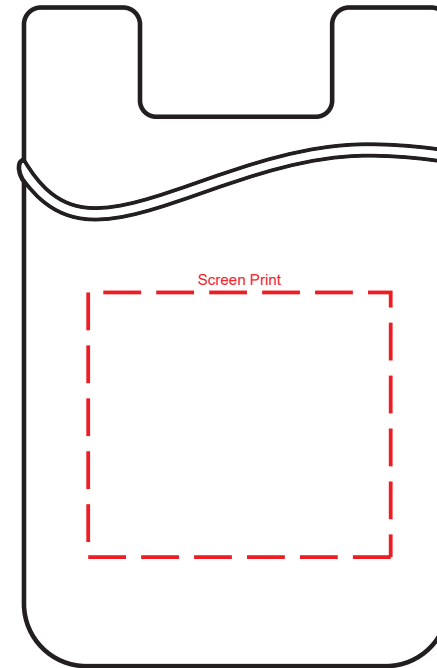

Decoration Area:

130mm x 100mm - screen print

219mm x 108mm - digital label

75% actual size

Line drawing is for approximate print positional purposes only. It is not intended to be an exact scale or detailed representation. Colour proofs are to be used as a guide only. Red dotted lines will not be printed, these are for max print guides only. Small details or text including trade marks may fill in and not be legible.

Decoration Area:

60mm x 6mm - pad print top

60mm x 6mm - direct digital top

10mm x 20mm - pad print side

10mm x 20mm - direct digital side

Product Colour Options:

100% actual size

Line drawing is for approximate print positional purposes only. It is not intended to be an exact scale or detailed representation. Colour proofs are to be used as a guide only. Red dotted lines will not be printed, these are for max print guides only. Small details or text including trade marks may fill in and not be legible.

Decoration Area:

30mm x 12mm - pad print front

76mm x 12mm - pad print back

158mm x 20mm - direct digital back

Product Colour Options:

100% actual size

Line drawing is for approximate print positional purposes only. It is not intended to be an exact scale or detailed representation. Colour proofs are to be used as a guide only. Red dotted lines will not be printed, these are for max print guides only. Small details or text including trade marks may fill in and not be legible.

Decoration Area:

40mm x 35mm - screen print

Product Colour Options:

100% actual size

Line drawing is for approximate print positional purposes only. It is not intended to be an exact scale or detailed representation. Colour proofs are to be used as a guide only. Red dotted lines will not be printed, these are for max print guides only. Small details or text including trade marks may fill in and not be legible.