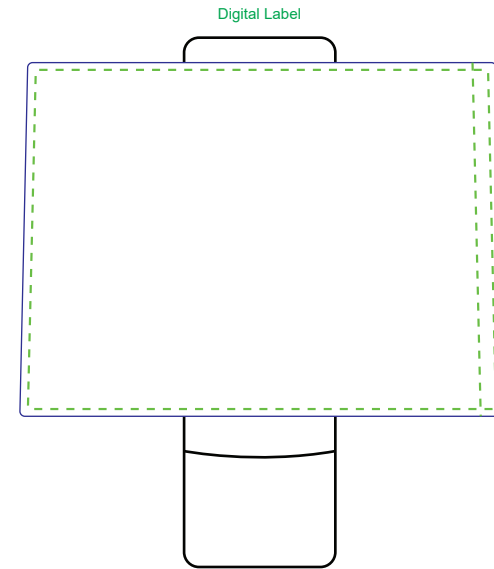

Decoration Area:

30mm x 12mm - pad print front

76mm x 12mm - pad print back

158mm x 20mm - direct digital back

Product Colour Options:

100% actual size

Line drawing is for approximate print positional purposes only. It is not intended to be an exact scale or detailed representation. Colour proofs are to be used as a guide only. Red dotted lines will not be printed, these are for max print guides only. Small details or text including trade marks may fill in and not be legible.

Decoration Area:

200mm x 100mm - screen print

Product Colour Options:

20% actual size

Line drawing is for approximate print positional purposes only. It is not intended to be an exact scale or detailed representation. Colour proofs are to be used as a guide only. Red dotted lines will not be printed, these are for max print guides only. Small details or text including trade marks may fill in and not be legible.

Product Name:

Travel Bundle

Product Code:

BDL001 (LPB002)

Product Size:

70mm x 20mm x 20mm

Product Colours:

Range of colours

Decoration Area:

45mm x 12mm - pad print

45mm x 8mm - direct digital

64mm x 47mm - digital label

DIGITAL LABEL:
Green dotted line shows maximum print area. At least 1mm of bleed is required and shown by dark blue line