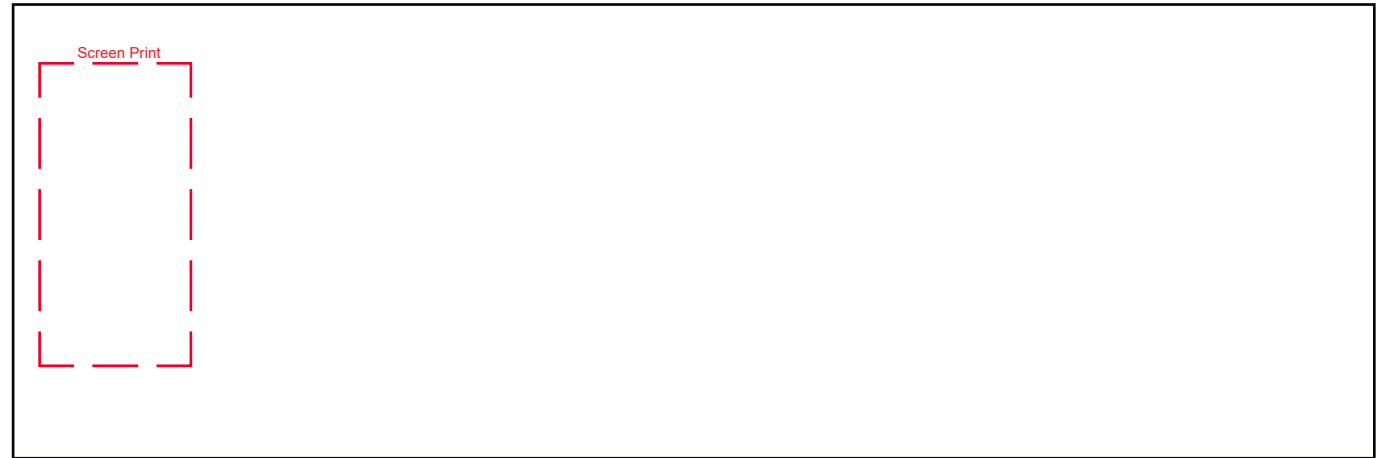

Decoration Area:

130mm x 100mm - screen print

219mm x 108mm - digital label

75% actual size

Line drawing is for approximate print positional purposes only. It is not intended to be an exact scale or detailed representation. Colour proofs are to be used as a guide only. Red dotted lines will not be printed, these are for max print guides only. Small details or text including trade marks may fill in and not be legible.

Decoration Area:

60mm x 6mm - pad print top

60mm x 6mm - direct digital top

10mm x 20mm - pad print side

10mm x 20mm - direct digital side

Product Colour Options:

100% actual size

Line drawing is for approximate print positional purposes only. It is not intended to be an exact scale or detailed representation. Colour proofs are to be used as a guide only. Red dotted lines will not be printed, these are for max print guides only. Small details or text including trade marks may fill in and not be legible.

Decoration Area:

40mm x 35mm - screen print

Product Colour Options:

100% actual size

Line drawing is for approximate print positional purposes only. It is not intended to be an exact scale or detailed representation. Colour proofs are to be used as a guide only. Red dotted lines will not be printed, these are for max print guides only. Small details or text including trade marks may fill in and not be legible.

Decoration Area:

200mm x 100mm - screen print

Product Colour Options:

20% actual size

Line drawing is for approximate print positional purposes only. It is not intended to be an exact scale or detailed representation. Colour proofs are to be used as a guide only. Red dotted lines will not be printed, these are for max print guides only. Small details or text including trade marks may fill in and not be legible.