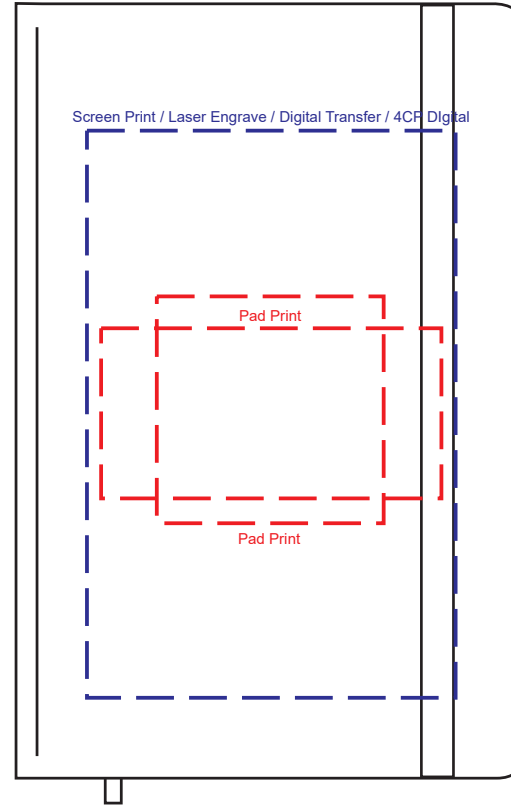

Decoration Area:

100mm x 75mm - screen print

101mm x 75mm - digital label

100% actual size

Line drawing is for approximate print positional purposes only. It is not intended to be an exact scale or detailed representation. Colour proofs are to be used as a guide only. Red dotted lines will not be printed, these are for max print guides only. Small details or text including trade marks may fill in and not be legible.

Product Size:

50mm x 50mm x 15mm

Product Colours:

Range of colours

Decoration Area:

45mmD - pad print

45mmD - direct digital

100% actual size

Decoration Area:

30mm x 30mm - pad print

30mm x 30mm - direct digital

Product Colour Options:

100% actual size

Line drawing is for approximate print positional purposes only. It is not intended to be an exact scale or detailed representation. Colour proofs are to be used as a guide only. Red dotted lines will not be printed, these are for max print guides only. Small details or text including trade marks may fill in and not be legible.

Decoration Area:

60mm x 30mm - pad print

40mm x 40mm - pad print

65mm x 100mm - screen print

65mm x 100mm - direct digital

Product Colour Options:

Engraves to Black

75% actual size