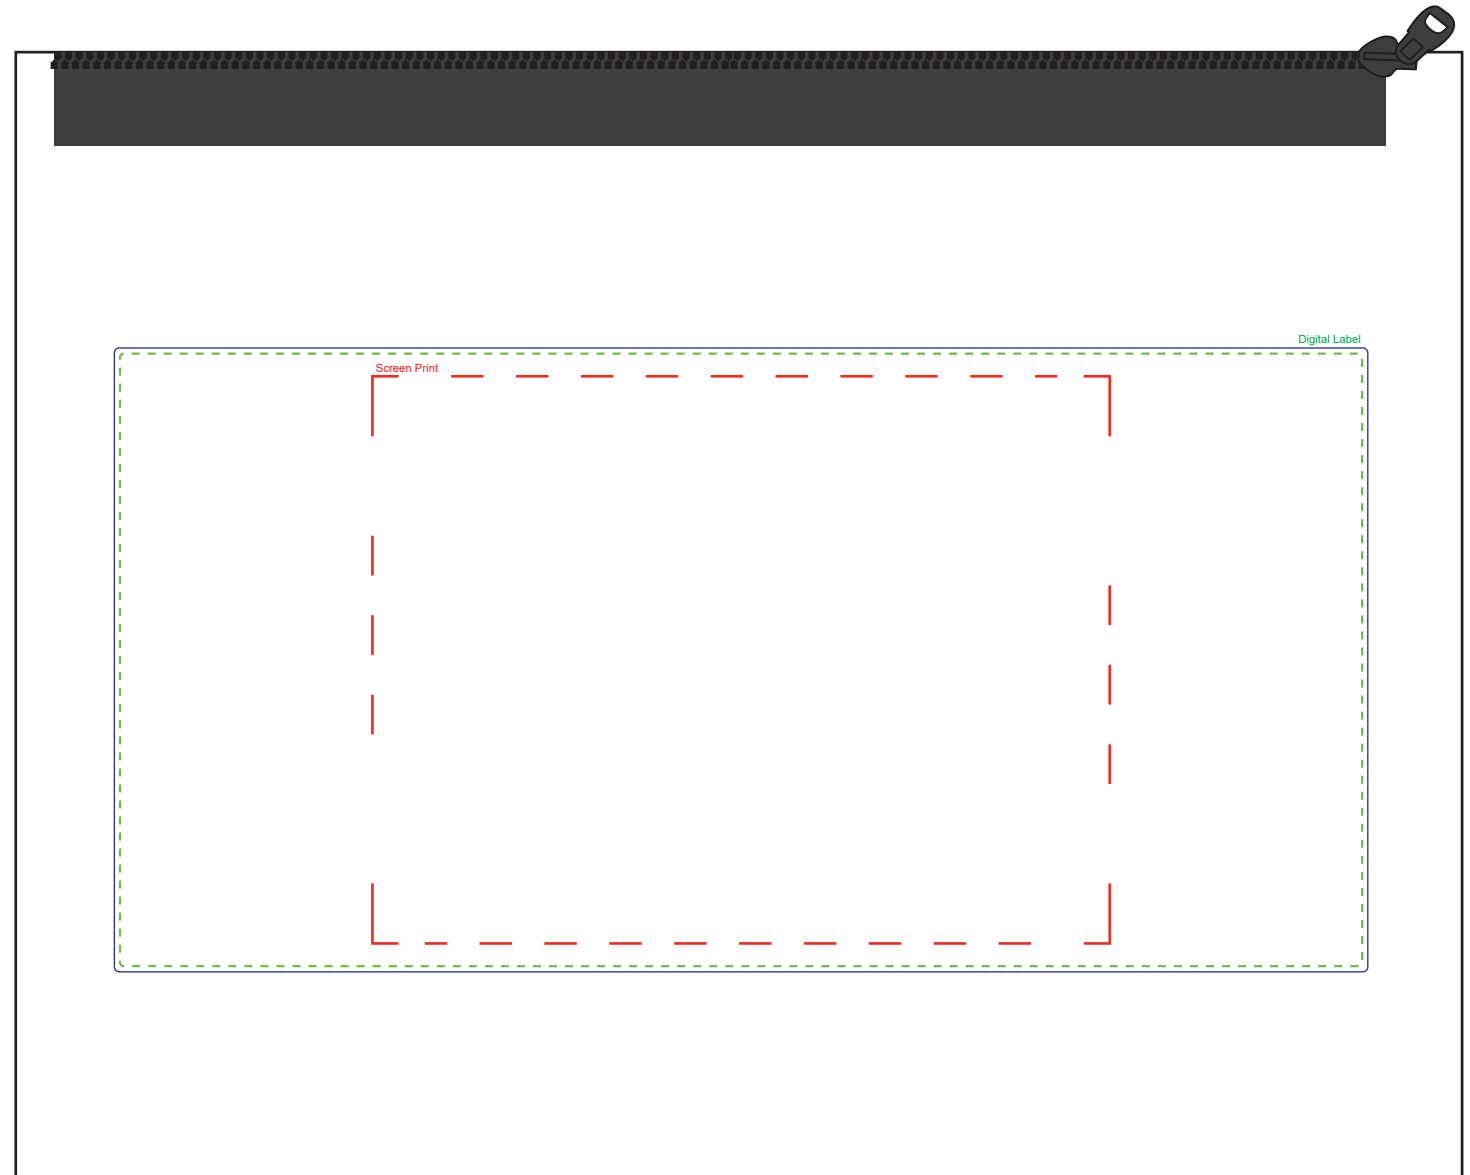

Decoration Area:

130mm x 100mm - screen print

219mm x 108mm - digital label

75% actual size

Line drawing is for approximate print positional purposes only. It is not intended to be an exact scale or detailed representation. Colour proofs are to be used as a guide only. Red dotted lines will not be printed, these are for max print guides only. Small details or text including trade marks may fill in and not be legible.

Decoration Area:

45mm x 7mm - lower barrel

20mm x 7mm - upper barrel

35mm x 7mm - clip

Twist Action Pen

Must note if logo position is with tip in or out

Product Colour Options:

100% actual size

Decoration Area:

40mm x 35mm - screen print

Product Colour Options:

100% actual size

Line drawing is for approximate print positional purposes only. It is not intended to be an exact scale or detailed representation. Colour proofs are to be used as a guide only. Red dotted lines will not be printed, these are for max print guides only. Small details or text including trade marks may fill in and not be legible.

Product Size:

66mm x 35mm x 3mm

Product Colours:

Range of colours

Decoration Area:

18mm x 18mm - pad print

18mm x 18mm - laser engrave

 Engraves to tone-on-tone silver