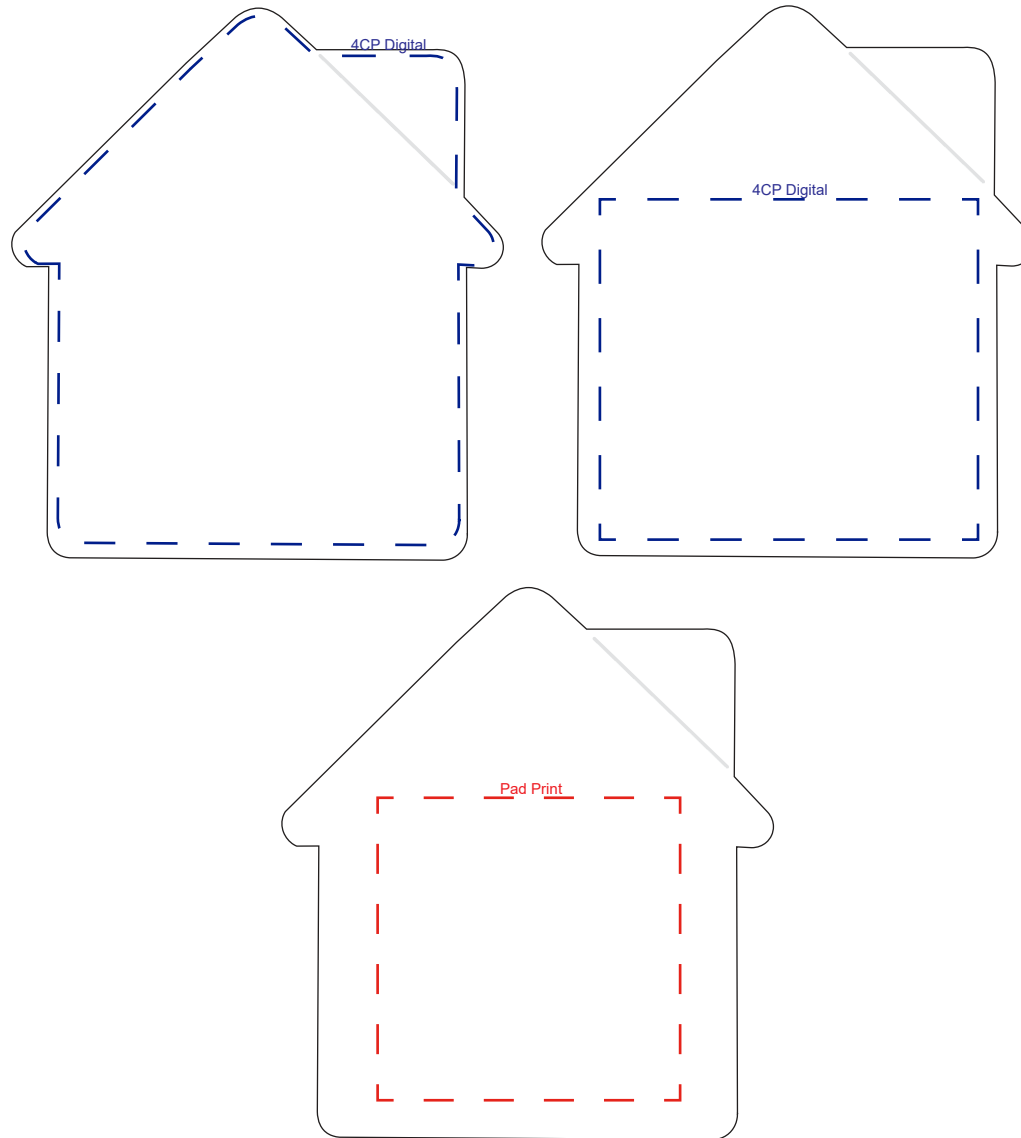

Decoration Area:

130mm x 100mm - screen print

219mm x 108mm - digital label

75% actual size

Line drawing is for approximate print positional purposes only. It is not intended to be an exact scale or detailed representation. Colour proofs are to be used as a guide only. Red dotted lines will not be printed, these are for max print guides only. Small details or text including trade marks may fill in and not be legible.

Decoration Area:

40mm x 35mm - screen print

Product Colour Options:

100% actual size

Line drawing is for approximate print positional purposes only. It is not intended to be an exact scale or detailed representation. Colour proofs are to be used as a guide only. Red dotted lines will not be printed, these are for max print guides only. Small details or text including trade marks may fill in and not be legible.

Product Size:

66mm x 35mm x 3mm

Product Colours:

Range of colours

Decoration Area:

18mm x 18mm - pad print

18mm x 18mm - laser engrave

 Engraves to tone-on-tone silver

Decoration Area:

40mm x 40mm - pad print

50mm x 45mm - direct digital

62mm x 70mm - direct digital

BACK

100% actual size

Line drawing is for approximate print positional purposes only. It is not intended to be an exact scale or detailed representation. Colour proofs are to be used as a guide only. Red dotted lines will not be printed, these are for max print guides only. Small details or text including trade marks may fill in and not be legible.