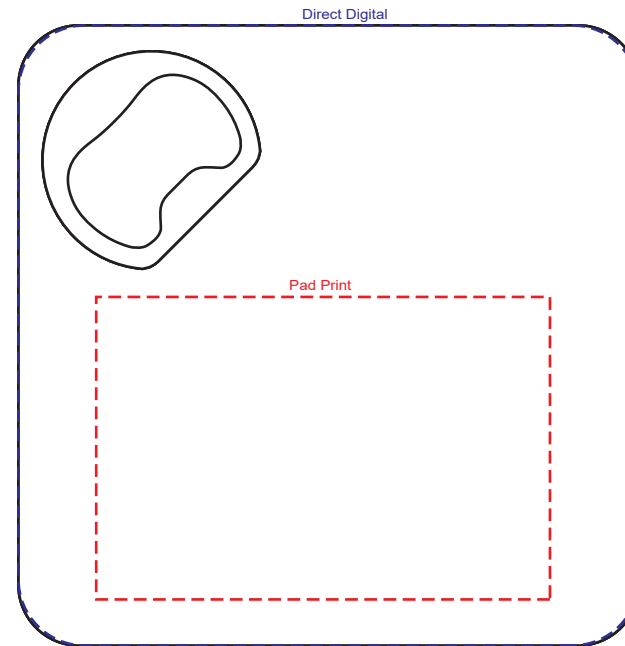

Product Name:

Real Estate Bundle

Product Code:

BDL003 (BOC001)

Product Size:

82mm x 82mm x 4mm

Product Colours:

Range of colours

Decoration Area:

60mm x 40mm - pad print

82mm x 82mm - direct digital

Product Colour Options: