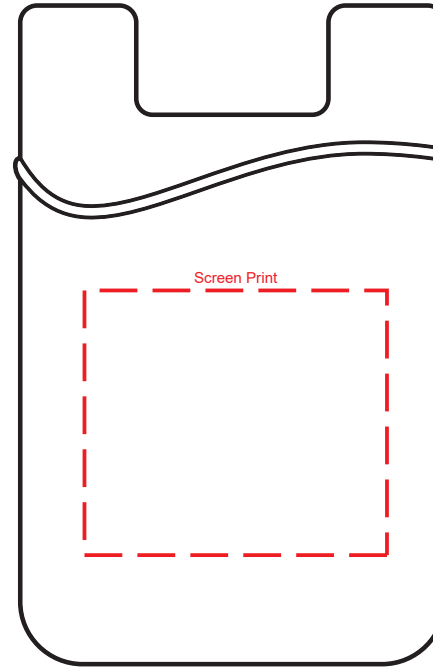

Decoration Area:

130mm x 100mm - screen print

219mm x 108mm - digital label

75% actual size

Line drawing is for approximate print positional purposes only. It is not intended to be an exact scale or detailed representation. Colour proofs are to be used as a guide only. Red dotted lines will not be printed, these are for max print guides only. Small details or text including trade marks may fill in and not be legible.

Decoration Area:

40mm x 35mm - screen print

Product Colour Options:

100% actual size

Line drawing is for approximate print positional purposes only. It is not intended to be an exact scale or detailed representation. Colour proofs are to be used as a guide only. Red dotted lines will not be printed, these are for max print guides only. Small details or text including trade marks may fill in and not be legible.

Product Size:

66mm x 35mm x 3mm

Product Colours:

Range of colours

Decoration Area:

18mm x 18mm - pad print

18mm x 18mm - laser engrave

 Engraves to tone-on-tone silver

Decoration Area:

40mm x 40mm - pad print

50mm x 45mm - direct digital

62mm x 70mm - direct digital

BACK

100% actual size

Line drawing is for approximate print positional purposes only. It is not intended to be an exact scale or detailed representation. Colour proofs are to be used as a guide only. Red dotted lines will not be printed, these are for max print guides only. Small details or text including trade marks may fill in and not be legible.