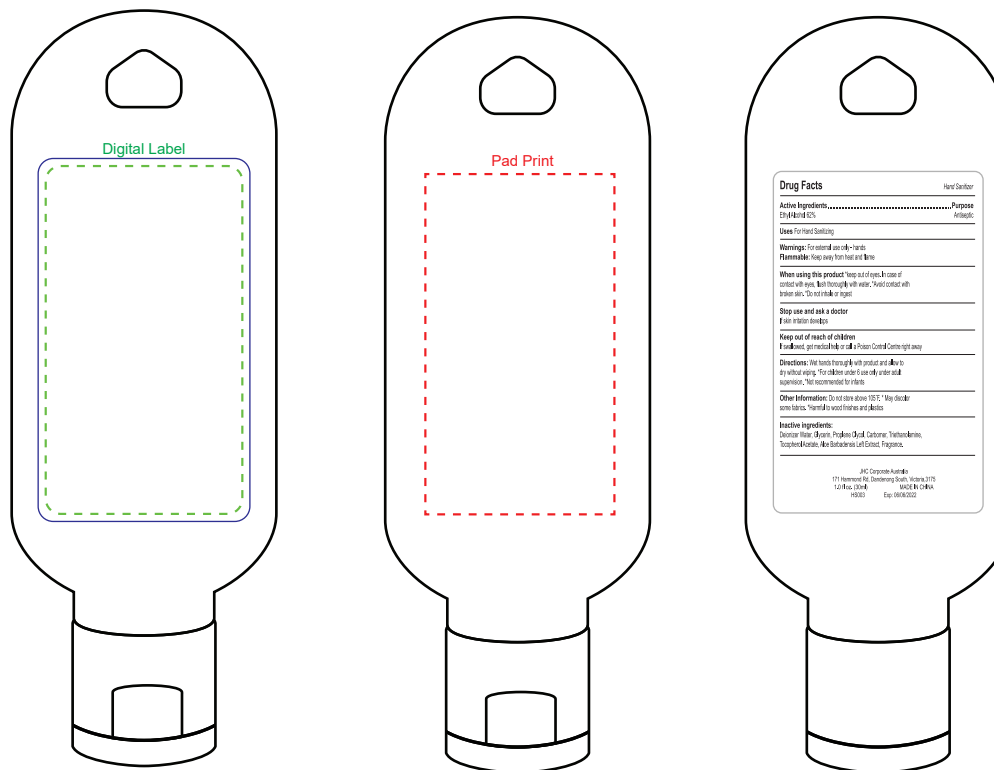

Decoration Area:

120mm x 70mm - digital label

100% actual size

Line drawing is for approximate print positional purposes only. It is not intended to be an exact scale or detailed representation. Colour proofs are to be used as a guide only. Red dotted lines will not be printed, these are for max print guides only. Small details or text including trade marks may fill in and not be legible.

Decoration Area:

40mm x 69mm - digital label

100% actual size

Line drawing is for approximate print positional purposes only. It is not intended to be an exact scale or detailed representation. Colour proofs are to be used as a guide only. Red dotted lines will not be printed, these are for max print guides only. Small details or text including trade marks may fill in and not be legible.

Product Name:

Covid Bundle

Product Code:

BDL004 (HS003)

Product Size:

35mm x 103mm x 24mm

Product Colours:

Range of colours

Decoration Area:

25mm x 45mm - pad print

26mm x 46mm - digital label

BACK

100% actual size

Line drawing is for approximate print positional purposes only. It is not intended to be an exact scale or detailed representation. Colour proofs are to be used as a guide only. Red dotted lines will not be printed, these are for max print guides only. Small details or text including trade marks may fill in and not be legible.