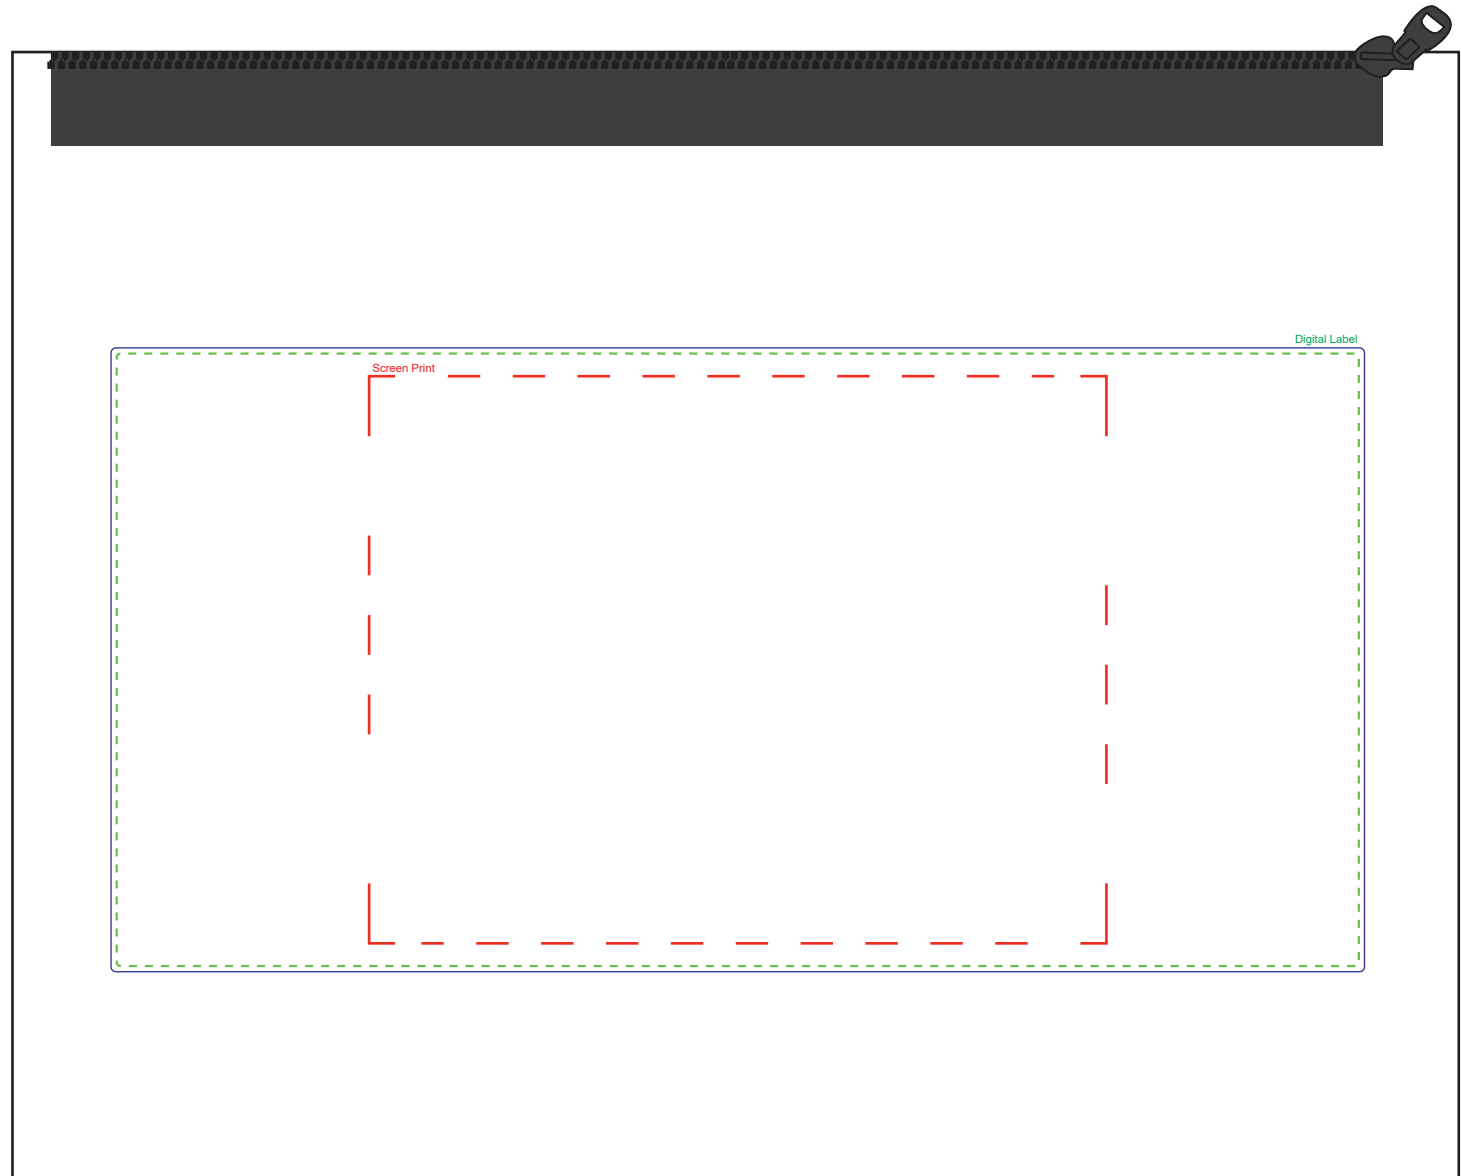

Decoration Area:

130mm x 100mm - screen print

219mm x 108mm - digital label

75% actual size

Line drawing is for approximate print positional purposes only. It is not intended to be an exact scale or detailed representation. Colour proofs are to be used as a guide only. Red dotted lines will not be printed, these are for max print guides only. Small details or text including trade marks may fill in and not be legible.

Decoration Area:

120mm x 70mm - digital label

100% actual size

Line drawing is for approximate print positional purposes only. It is not intended to be an exact scale or detailed representation. Colour proofs are to be used as a guide only. Red dotted lines will not be printed, these are for max print guides only. Small details or text including trade marks may fill in and not be legible.

Decoration Area:

40mm x 50mm - digital label

40mm x 82mm - digital label

Back

Front

100% actual size

Line drawing is for approximate print positional purposes only. It is not intended to be an exact scale or detailed representation. Colour proofs are to be used as a guide only. Red dotted lines will not be printed, these are for max print guides only. Small details or text including trade marks may fill in and not be legible.

Decoration Area:

40mm x 69mm - digital label

100% actual size

Line drawing is for approximate print positional purposes only. It is not intended to be an exact scale or detailed representation. Colour proofs are to be used as a guide only. Red dotted lines will not be printed, these are for max print guides only. Small details or text including trade marks may fill in and not be legible.