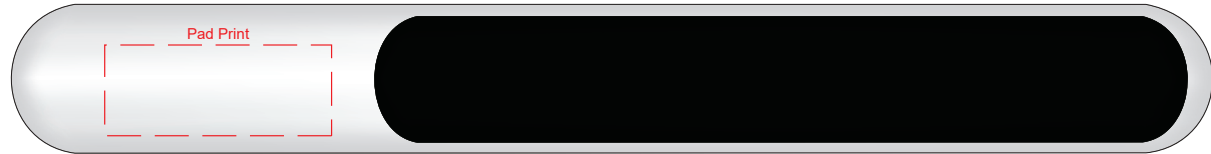

Product Name:

Beauty Bundle

Product Code:

BDL005 (NF002)

Product Size:

158mm x 20mm x 3mm

Product Colours:

Range of colours

Decoration Area:

30mm x 12mm - pad print front

76mm x 12mm - pad print back

158mm x 20mm - direct digital back

Product Colour Options:

100% actual size

Line drawing is for approximate print positional purposes only. It is not intended to be an exact scale or detailed representation. Colour proofs are to be used as a guide only. Red dotted lines will not be printed, these are for max print guides only. Small details or text including trade marks may fill in and not be legible.