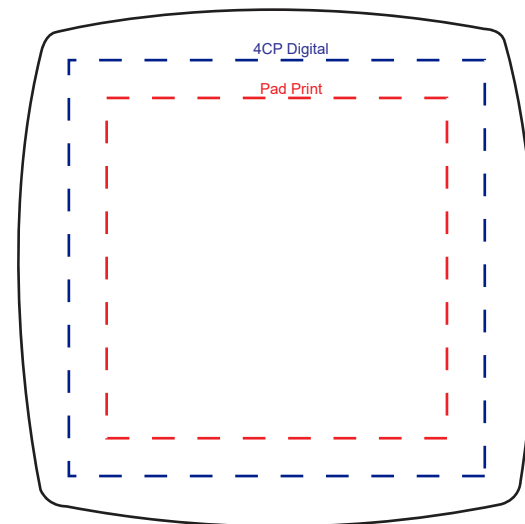

Decoration Area:

100mm x 75mm - screen print

101mm x 75mm - digital label

100% actual size

Line drawing is for approximate print positional purposes only. It is not intended to be an exact scale or detailed representation. Colour proofs are to be used as a guide only. Red dotted lines will not be printed, these are for max print guides only. Small details or text including trade marks may fill in and not be legible.

Product Name:

Beauty Bundle

Product Code:

BDL005 (CG003)

Product Size:

68mm x 68mm x 9mm

Product Colours:

Range of colours

Decoration Area:

45mm x 45mm - pad print

55mm x 55mm - direct digital

100% actual size

Line drawing is for approximate print positional purposes only. It is not intended to be an exact scale or detailed representation. Colour proofs are to be used as a guide only. Red dotted lines will not be printed, these are for max print guides only. Small details or text including trade marks may fill in and not be legible.

Decoration Area:

50mm x 12mm - pad print

70mm x 10mm - direct digital

100% actual size

Line drawing is for approximate print positional purposes only. It is not intended to be an exact scale or detailed representation. Colour proofs are to be used as a guide only. Red dotted lines will not be printed, these are for max print guides only. Small details or text including trade marks may fill in and not be legible.