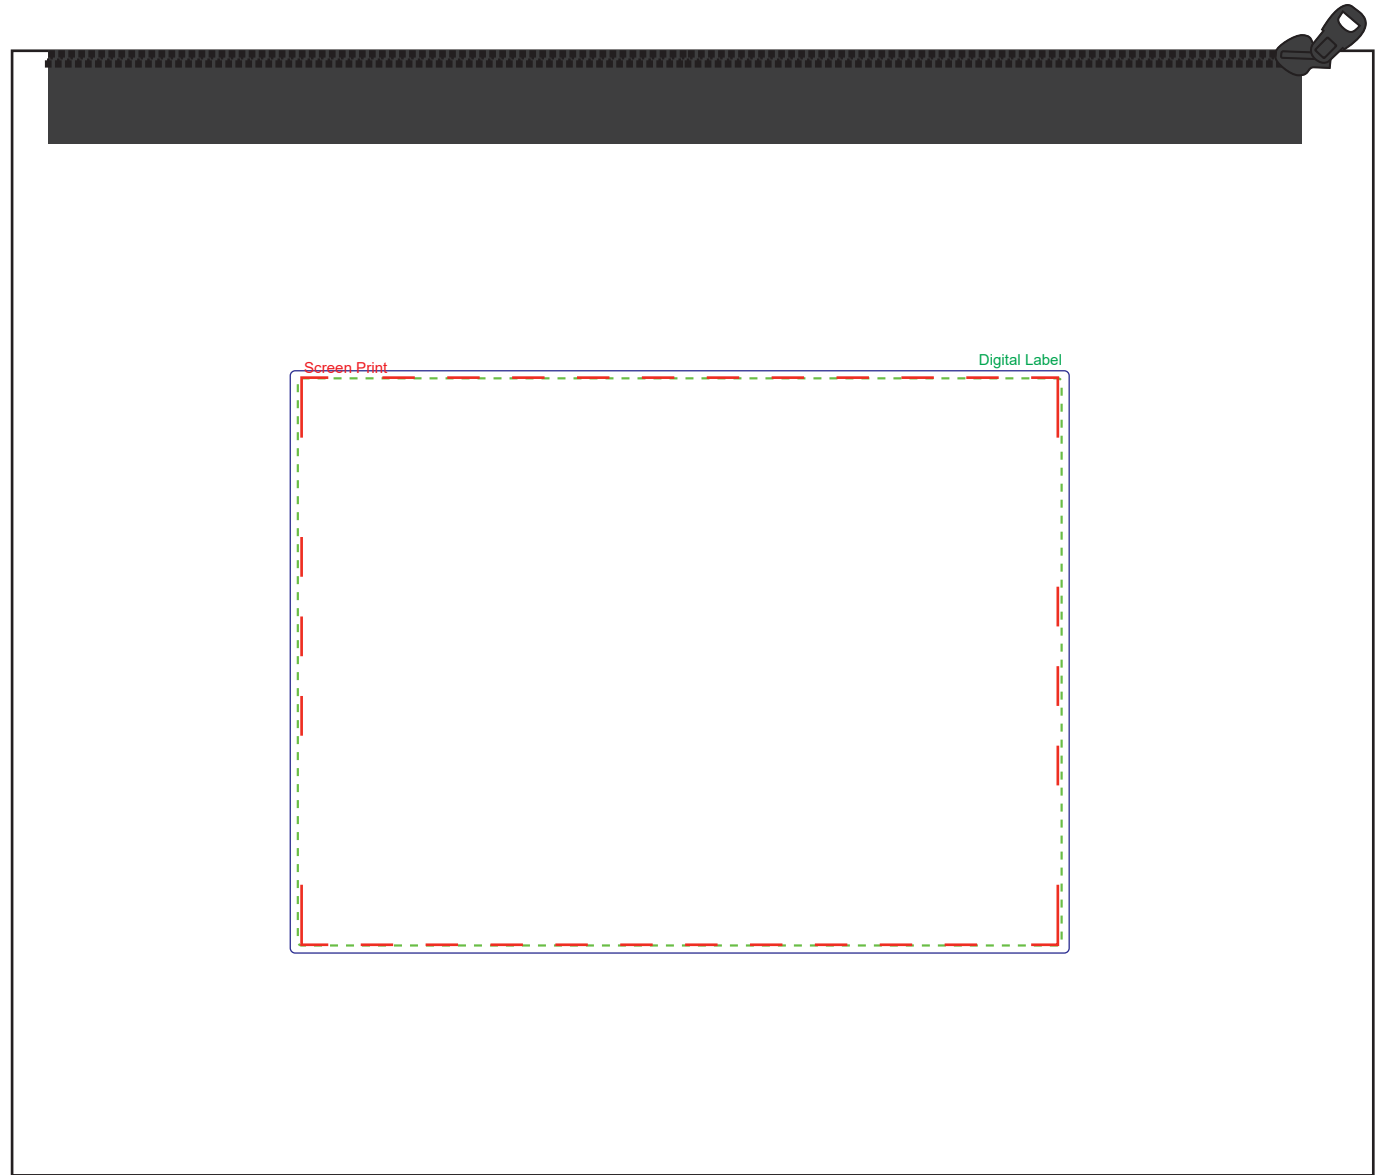

Decoration Area:

100mm x 75mm - screen print

101mm x 75mm - digital label

100% actual size

Line drawing is for approximate print positional purposes only. It is not intended to be an exact scale or detailed representation. Colour proofs are to be used as a guide only. Red dotted lines will not be printed, these are for max print guides only. Small details or text including trade marks may fill in and not be legible.

Decoration Area:

45mm x 45mm - pad print

55mm x 55mm - direct digital

100% actual size

Line drawing is for approximate print positional purposes only. It is not intended to be an exact scale or detailed representation. Colour proofs are to be used as a guide only. Red dotted lines will not be printed, these are for max print guides only. Small details or text including trade marks may fill in and not be legible.

Decoration Area:

50mm x 12mm - pad print

70mm x 10mm - direct digital

100% actual size

Line drawing is for approximate print positional purposes only. It is not intended to be an exact scale or detailed representation. Colour proofs are to be used as a guide only. Red dotted lines will not be printed, these are for max print guides only. Small details or text including trade marks may fill in and not be legible.

Decoration Area:

45mm x 12mm - pad print

45mm x 8mm - direct digital

64mm x 47mm - digital label

DIGITAL LABEL:
Green dotted line shows maximum print area. At least 1mm of bleed is required and shown by dark blue line