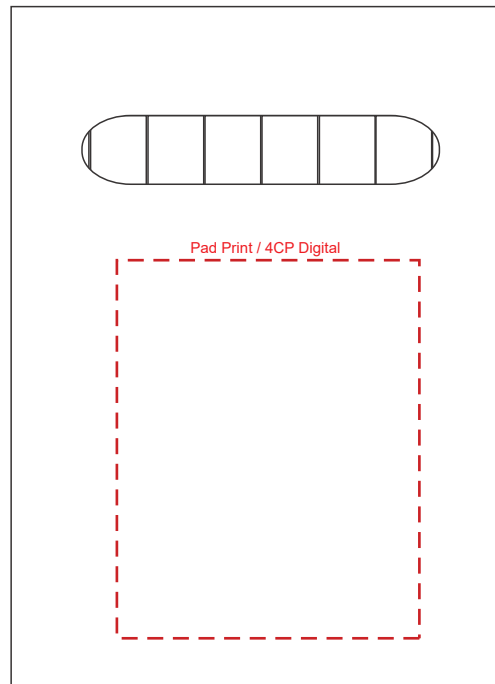

Decoration Area:

100mm x 75mm - screen print

101mm x 75mm - digital label

100% actual size

Line drawing is for approximate print positional purposes only. It is not intended to be an exact scale or detailed representation. Colour proofs are to be used as a guide only. Red dotted lines will not be printed, these are for max print guides only. Small details or text including trade marks may fill in and not be legible.

Decoration Area:

26mm x 28mm - pad print

26mm x 28mm - direct digital

100% actual size

Line drawing is for approximate print positional purposes only. It is not intended to be an exact scale or detailed representation. Colour proofs are to be used as a guide only. Red dotted lines will not be printed, these are for max print guides only. Small details or text including trade marks may fill in and not be legible.

Product Name:

Children's Bundle

Product Code:

BDL007 (CY001)

Product Size:

66mm x 90mm x 9mm

Product Colours:

Range of colours

Decoration Area:

40mm x 50mm - pad print

40mm x 50mm - direct digital

40mm x 50mm - digital label

100% actual size

Line drawing is for approximate print positional purposes only. It is not intended to be an exact scale or detailed representation. Colour proofs are to be used as a guide only. Red dotted lines will not be printed, these are for max print guides only. Small details or text including trade marks may fill in and not be legible.