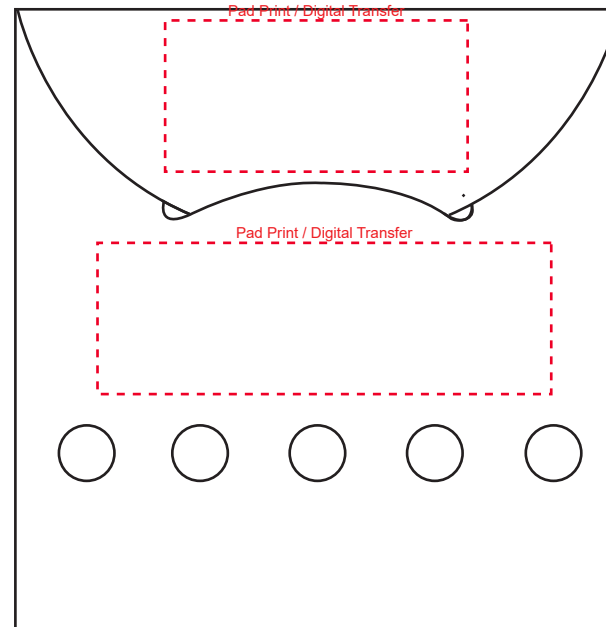

**Decoration Area:**

130mm x 100mm - screen print

219mm x 108mm - digital label

75% actual size

Line drawing is for approximate print positional purposes only. It is not intended to be an exact scale or detailed representation. Colour proofs are to be used as a guide only. Red dotted lines will not be printed, these are for max print guides only. Small details or text including trade marks may fill in and not be legible.

**Decoration Area:**

30mmD - pad print

25mmD - direct digital

**Product Colour Options:**

100% actual size

Line drawing is for approximate print positional purposes only. It is not intended to be an exact scale or detailed representation. Colour proofs are to be used as a guide only. Red dotted lines will not be printed, these are for max print guides only. Small details or text including trade marks may fill in and not be legible.

**Product Name:**

Office Bundle

**Product Code:**

BDL008 (MH004)

**Product Size:**

82mm x 80mm x 5mm

**Product Colours:**

Range of colours

**Decoration Area:**

60mm x 20mm - closure

40mm x 20mm - closure

40mm x 40mm - back

FRONT

BACK

**Product Colour Options:**

100% actual size