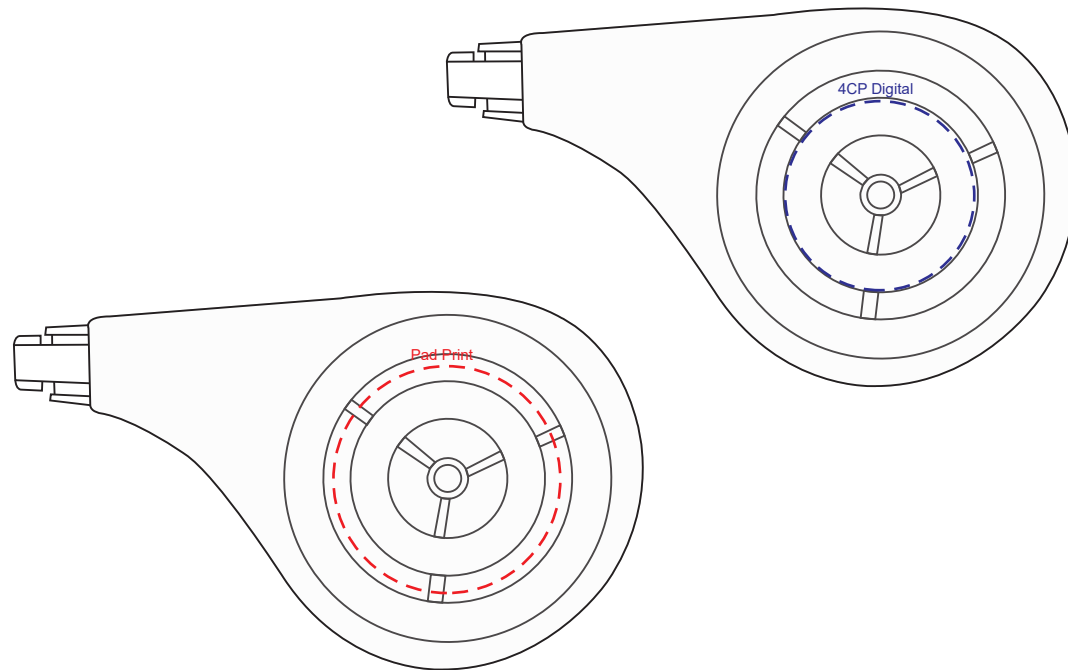

**Decoration Area:**

130mm x 100mm - screen print

219mm x 108mm - digital label

75% actual size

Line drawing is for approximate print positional purposes only. It is not intended to be an exact scale or detailed representation. Colour proofs are to be used as a guide only. Red dotted lines will not be printed, these are for max print guides only. Small details or text including trade marks may fill in and not be legible.

**Decoration Area:**

60mm x 30mm - pad print

60mm x 7mm - pad print pen

60mm x 75mm - screen print

60mm x 7mm - direct digital

**Product Colour Options:**

100% actual size

Line drawing is for approximate print positional purposes only. It is not intended to be an exact scale or detailed representation. Colour proofs are to be used as a guide only. Red dotted lines will not be printed, these are for max print guides only. Small details or text including trade marks may fill in and not be legible.

**Product Name:**

Office Bundle

**Product Code:**

BDL008 (CTP001)

**Product Size:**

79mm x 50mm x 19mm

**Product Colours:**

Range of colours

**Decoration Area:**

30mmD - pad print

25mmD - direct digital

**Product Colour Options:**

100% actual size

Line drawing is for approximate print positional purposes only. It is not intended to be an exact scale or detailed representation. Colour proofs are to be used as a guide only. Red dotted lines will not be printed, these are for max print guides only. Small details or text including trade marks may fill in and not be legible.