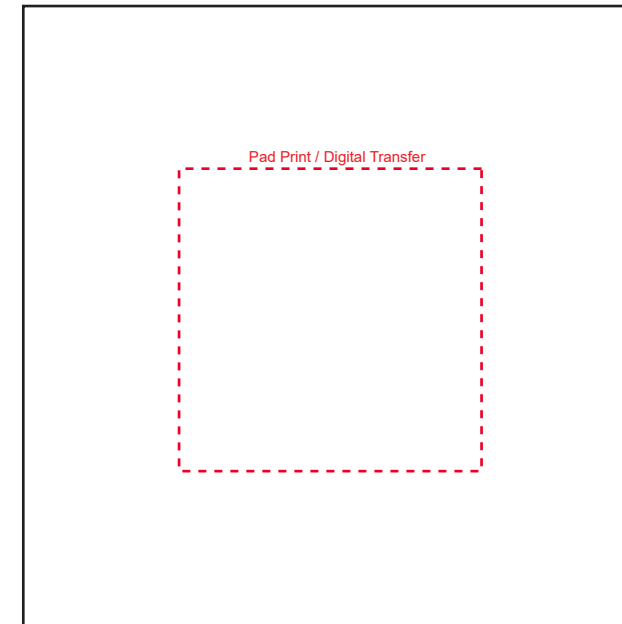

**Decoration Area:**

130mm x 100mm - screen print

219mm x 108mm - digital label

75% actual size

Line drawing is for approximate print positional purposes only. It is not intended to be an exact scale or detailed representation. Colour proofs are to be used as a guide only. Red dotted lines will not be printed, these are for max print guides only. Small details or text including trade marks may fill in and not be legible.

**Decoration Area:**

60mm x 30mm - pad print

60mm x 7mm - pad print pen

60mm x 75mm - screen print

60mm x 7mm - direct digital

**Product Colour Options:**

100% actual size

Line drawing is for approximate print positional purposes only. It is not intended to be an exact scale or detailed representation. Colour proofs are to be used as a guide only. Red dotted lines will not be printed, these are for max print guides only. Small details or text including trade marks may fill in and not be legible.

**Decoration Area:**

60mm x 20mm - closure

40mm x 20mm - closure

40mm x 40mm - back

FRONT

BACK

**Product Colour Options:**

100% actual size

Line drawing is for approximate print positional purposes only. It is not intended to be an exact scale or detailed representation. Colour proofs are to be used as a guide only. Red dotted lines will not be printed, these are for max print guides only. Small details or text including trade marks may fill in and not be legible.