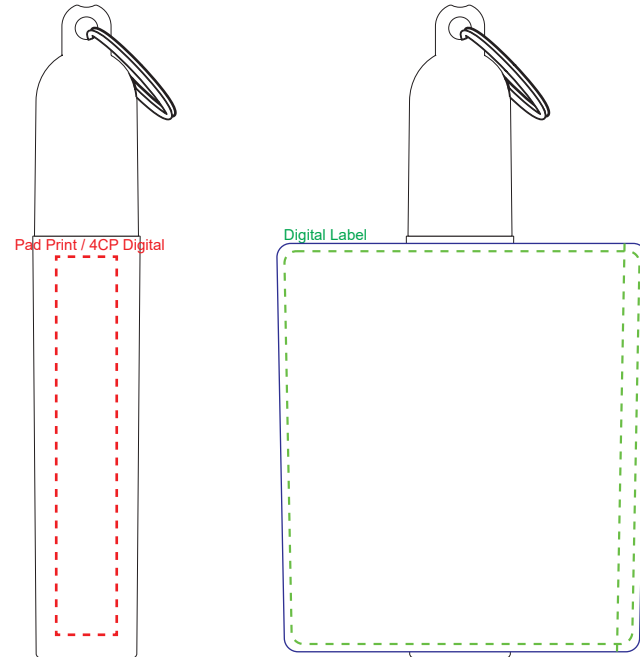

Line drawing is for approximate print positional purposes only. It is not intended to be an exact scale or detailed representation. Colour proofs are to be used as a guide only. Red dotted lines will not be printed, these are for max print guides only. Small details or text including trade marks may fill in and not be legible.

**Product Name:**

Office Bundle

**Product Code:**

BDL008 (HS005)

**Product Size:**

87mm x 13mm x 13mm

**Product Colours:**

Range of colours

**Decoration Area:**

50mm x 8mm - pad print

50mm x 8mm - direct digital

42mm x 52mm - digital label

**DIGITAL LABEL:**

Green dotted line shows maximum print area. At least 1mm of bleed is required and shown by dark blue line

100% actual size