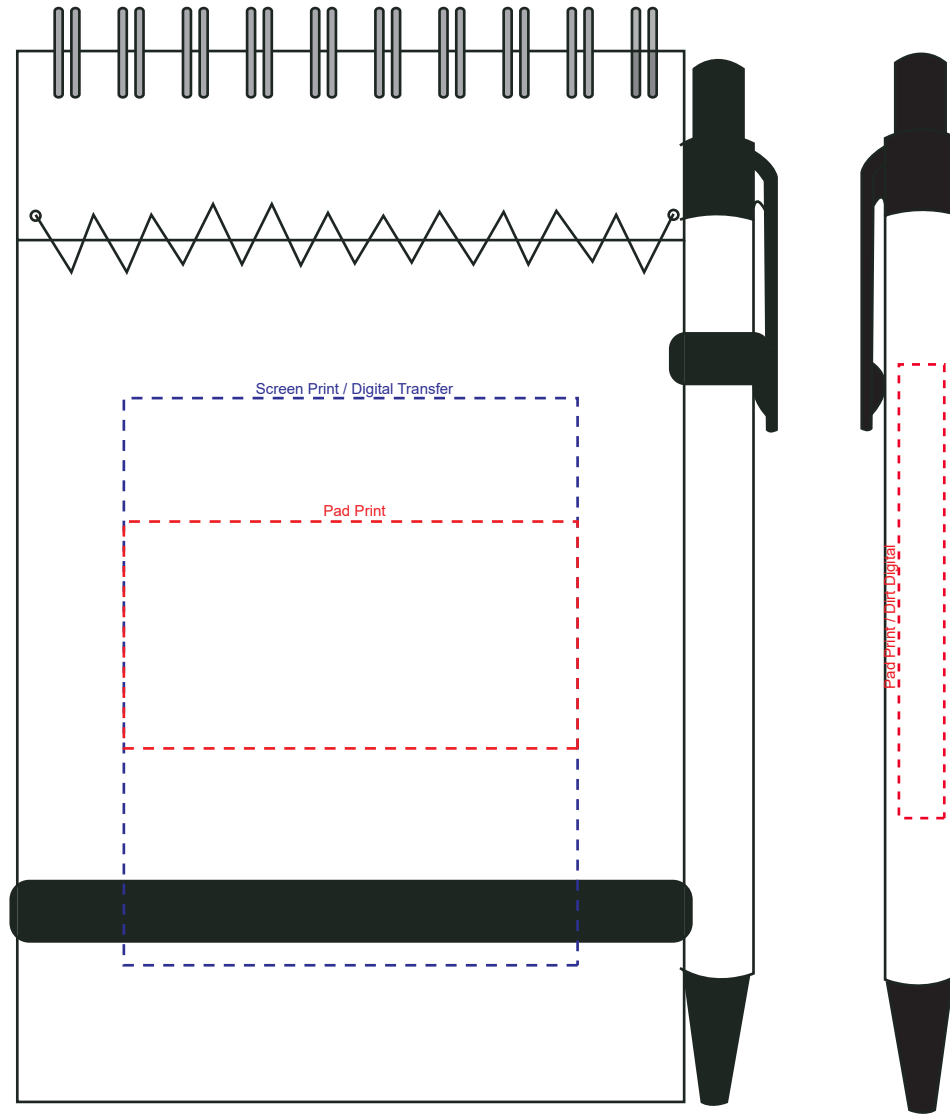

**Decoration Area:**

130mm x 100mm - screen print

219mm x 108mm - digital label

75% actual size

Line drawing is for approximate print positional purposes only. It is not intended to be an exact scale or detailed representation. Colour proofs are to be used as a guide only. Red dotted lines will not be printed, these are for max print guides only. Small details or text including trade marks may fill in and not be legible.

**Product Name:**

Office Bundle

**Product Code:**

BDL008 (NB009)

**Product Size:**

140mm x 90mm

**Product Colours:**

Range of colours

**Decoration Area:**

60mm x 30mm - pad print

60mm x 7mm - pad print pen

60mm x 75mm - screen print

60mm x 7mm - direct digital

**Product Colour Options:**

100% actual size

Line drawing is for approximate print positional purposes only. It is not intended to be an exact scale or detailed representation. Colour proofs are to be used as a guide only. Red dotted lines will not be printed, these are for max print guides only. Small details or text including trade marks may fill in and not be legible.

**Decoration Area:**

30mmD - pad print

25mmD - direct digital

**Product Colour Options:**

100% actual size

Line drawing is for approximate print positional purposes only. It is not intended to be an exact scale or detailed representation. Colour proofs are to be used as a guide only. Red dotted lines will not be printed, these are for max print guides only. Small details or text including trade marks may fill in and not be legible.