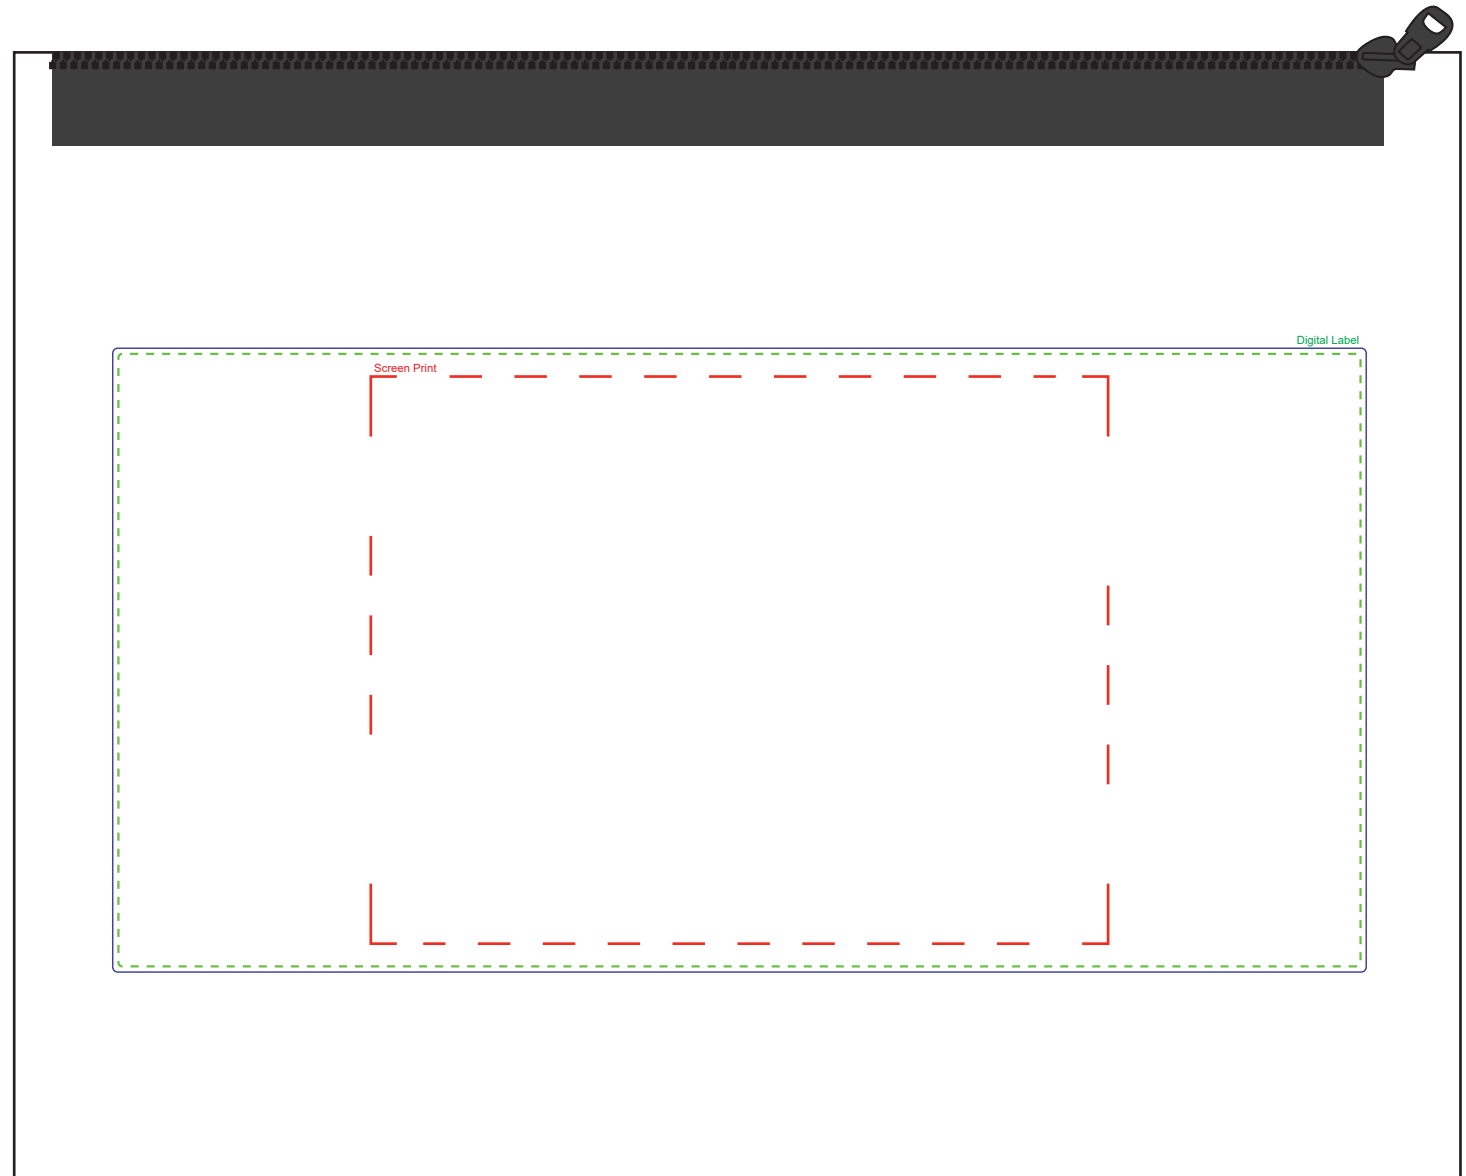

**Decoration Area:**

130mm x 100mm - screen print

219mm x 108mm - digital label

75% actual size

Line drawing is for approximate print positional purposes only. It is not intended to be an exact scale or detailed representation. Colour proofs are to be used as a guide only. Red dotted lines will not be printed, these are for max print guides only. Small details or text including trade marks may fill in and not be legible.

**Decoration Area:**

60mm x 30mm - pad print

60mm x 7mm - pad print pen

60mm x 75mm - screen print

60mm x 7mm - direct digital

**Product Colour Options:**

100% actual size

Line drawing is for approximate print positional purposes only. It is not intended to be an exact scale or detailed representation. Colour proofs are to be used as a guide only. Red dotted lines will not be printed, these are for max print guides only. Small details or text including trade marks may fill in and not be legible.

**Decoration Area:**

30mmD - pad print

25mmD - direct digital

**Product Colour Options:**

100% actual size

Line drawing is for approximate print positional purposes only. It is not intended to be an exact scale or detailed representation. Colour proofs are to be used as a guide only. Red dotted lines will not be printed, these are for max print guides only. Small details or text including trade marks may fill in and not be legible.

**Decoration Area:**

50mm x 8mm - pad print

50mm x 8mm - direct digital

42mm x 52mm - digital label

**DIGITAL LABEL:**

Green dotted line shows maximum print area. At least 1mm of bleed is required and shown by dark blue line