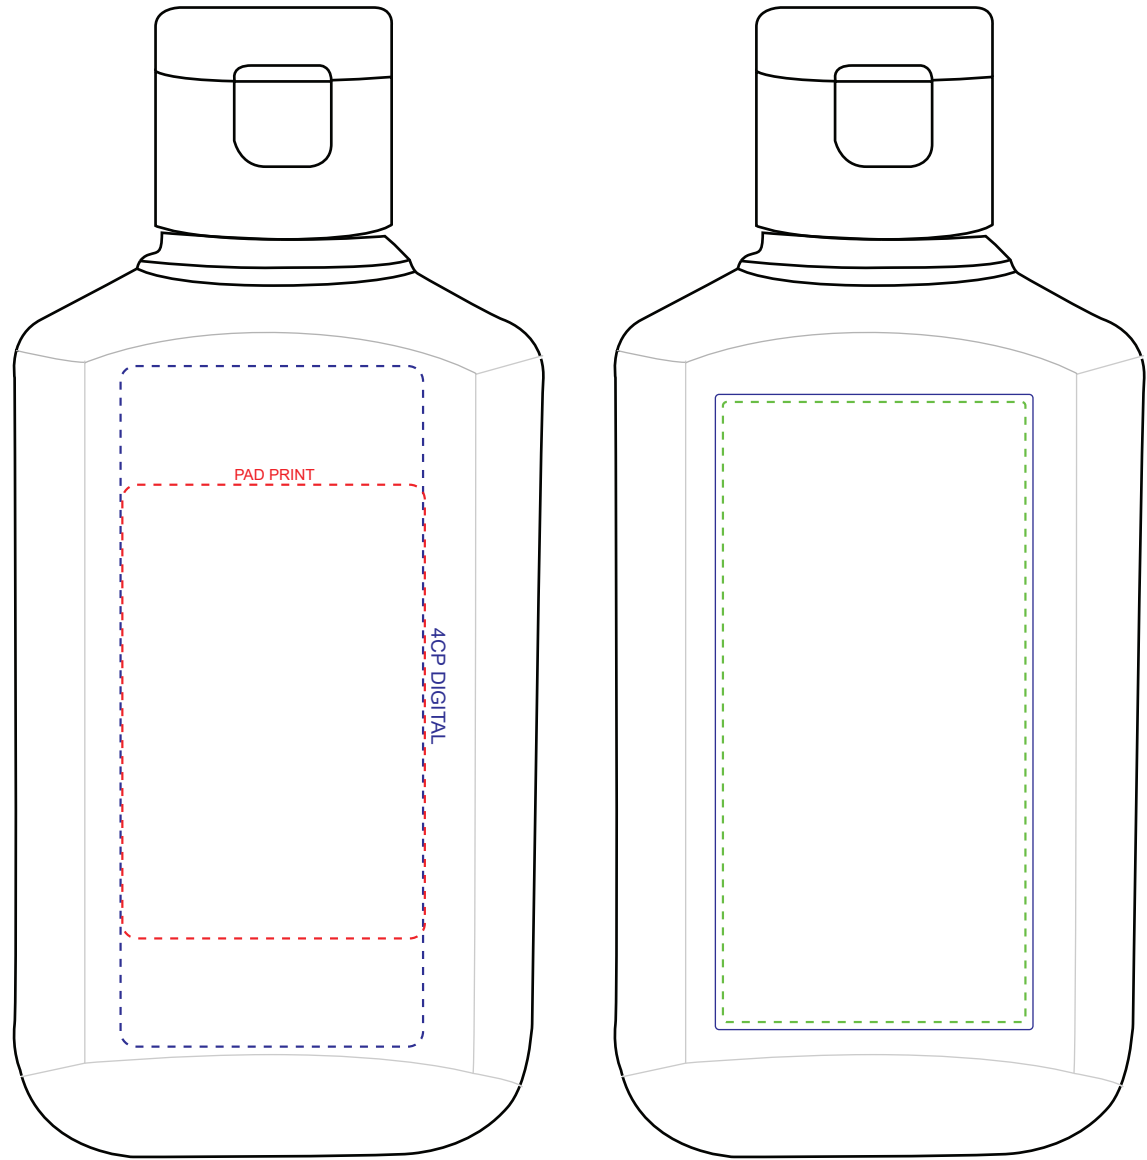

**Decoration Area:**

150mm x 70mm - screen print

**Product Colour Options:**

50% actual size

Line drawing is for approximate print positional purposes only. It is not intended to be an exact scale or detailed representation. Colour proofs are to be used as a guide only. Red dotted lines will not be printed, these are for max print guides only. Small details or text including trade marks may fill in and not be legible.

**Product Name:**

Wellness Bundle

**Product Code:**

BDL009 (HS011)

**Product Size:**

152mm x 70mm x 42mm

**Product Colours:**

Range of colours

**Decoration Area:**

40mm x 60mm - pad print

40mm x 90mm - direct digital

40mm x 82mm - digital label

100% actual size

Line drawing is for approximate print positional purposes only. It is not intended to be an exact scale or detailed representation. Colour proofs are to be used as a guide only. Red dotted lines will not be printed, these are for max print guides only. Small details or text including trade marks may fill in and not be legible.

**Product Name:**

Wellness Bundle

**Product Code:**

BDL009 (HS012)

**Product Size:**

250mm x 16mm x 22mm

**Product Colours:**

Range of colours