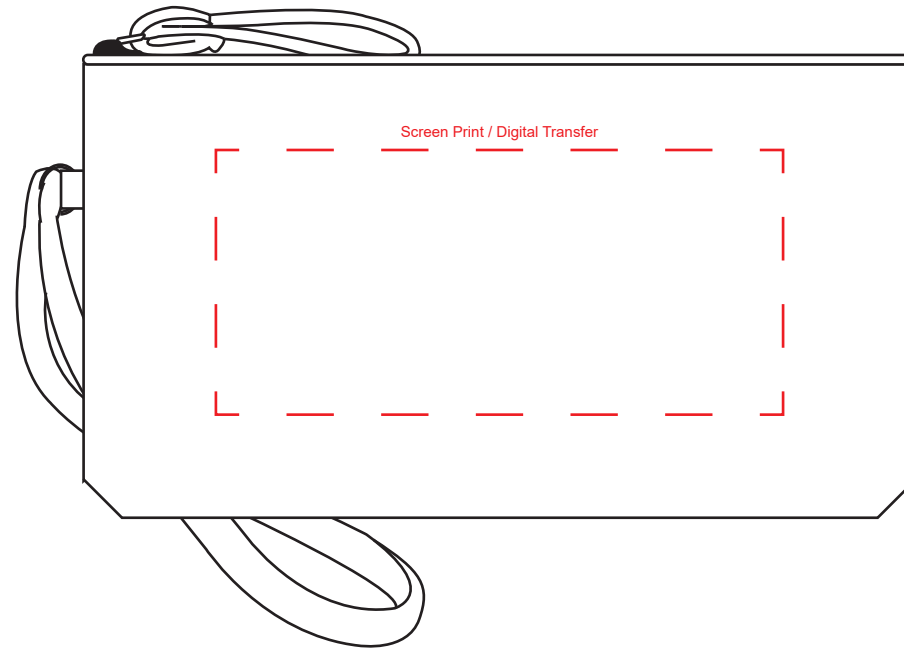

**Product Name:**

Wellness Bundle

**Product Code:**

BDL009 (CB008)

**Product Size:**

220mm x 120mm x 4mm

**Product Colours:**

Range of colours

**Decoration Area:**

150mm x 70mm - screen print

**Product Colour Options:**

50% actual size

Line drawing is for approximate print positional purposes only. It is not intended to be an exact scale or detailed representation. Colour proofs are to be used as a guide only. Red dotted lines will not be printed, these are for max print guides only. Small details or text including trade marks may fill in and not be legible.

**Decoration Area:**

40mm x 60mm - pad print

40mm x 90mm - direct digital

40mm x 82mm - digital label

100% actual size

Line drawing is for approximate print positional purposes only. It is not intended to be an exact scale or detailed representation. Colour proofs are to be used as a guide only. Red dotted lines will not be printed, these are for max print guides only. Small details or text including trade marks may fill in and not be legible.

**Decoration Area:**

120mm x 70mm - digital label

100% actual size