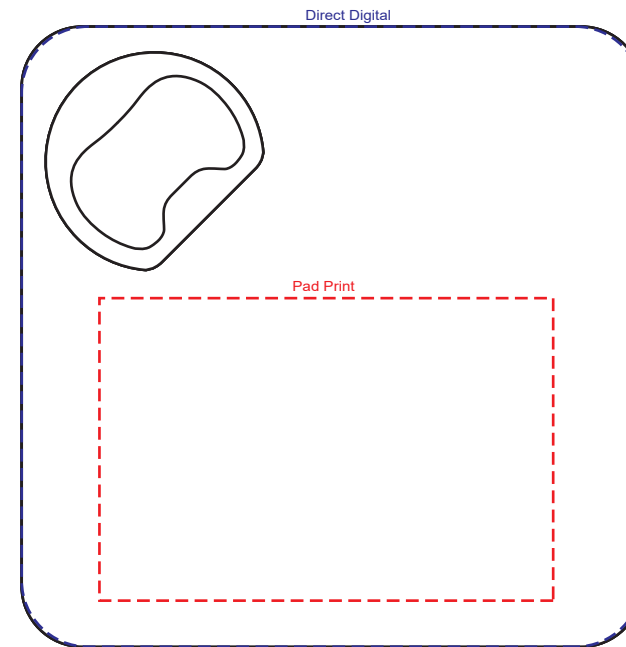

Product Name:

Bottle Opener Coaster

Product Code:

BOC001

Product Size:

82mm x 82mm x 4mm

Product Colours:

White, Black, red, blue

Decoration Area:

60mm x 40mm - pad print

82mm x 82mm - direct digital

100% actual size

Line drawing is for approximate print positional purposes only. It is not intended to be an exact scale or detailed representation. Colour proofs are to be used as a guide only. Red dotted lines will not be printed, these are for max print guides only. Small details or text including trade marks may fill in and not be legible.