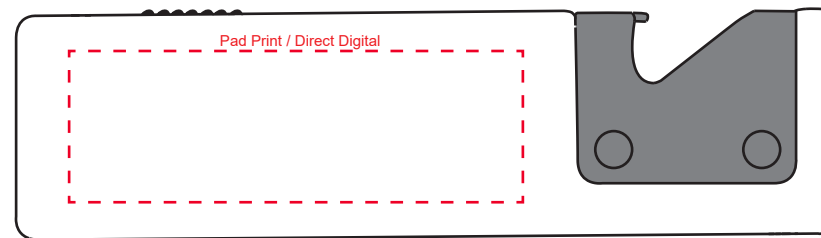

Product Name:

Bolta 3in1 Bottle Opener

Product Code:

BOH001

Product Size:

110mm x 30mm x 13mm

Product Colours:

Black, white

Decoration Area:

60mm x 20mm - pad print

60mm x 20mm - direct digital

100% actual size

Line drawing is for approximate print positional purposes only. It is not intended to be an exact scale or detailed representation. Colour proofs are to be used as a guide only. Red dotted lines will not be printed, these are for max print guides only. Small details or text including trade marks may fill in and not be legible.