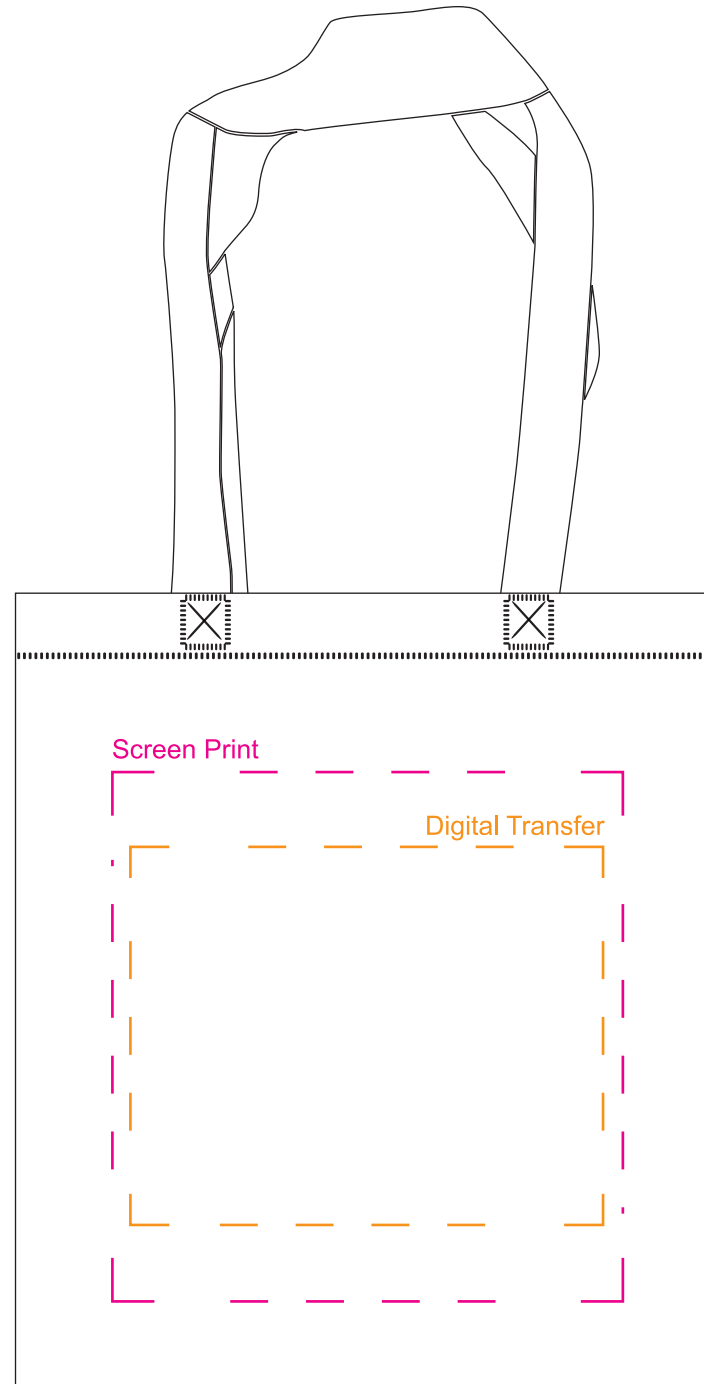

Product Name:

Long Handle Calico Shopper

Product Code:

CB009

Product Size:

380mm x 420mm

Product Colours:

Natural

Decoration Area:

270mm x 280mm - screen print

200mm x 250mm - digital transfer

25% actual size