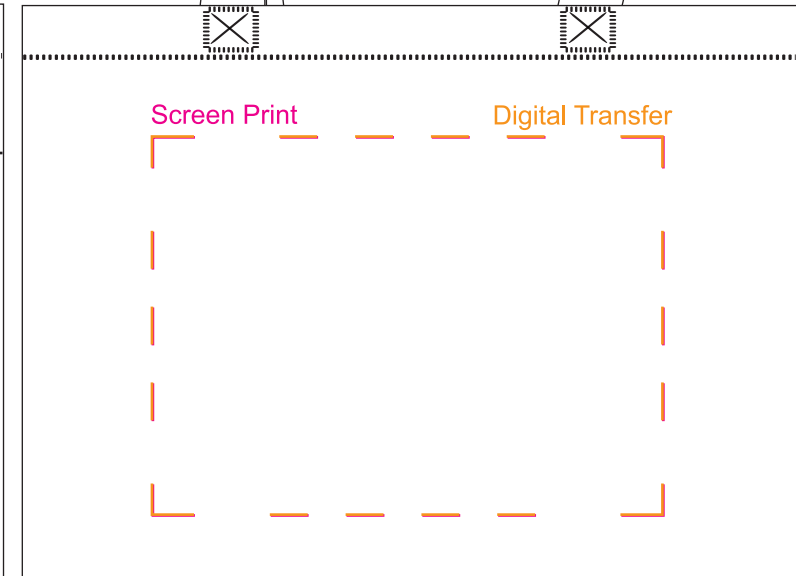

Product Name:

Delton Canvas Large Shopper

Product Code:

CB010

Product Size:

410mm x 310mm x 115mm

Product Colours:

Natural

Decoration Area:

270mm x 150mm - screen print front

270mm x 200mm - screen print back

270mm x 150mm - digital transfer front

270mm x 200mm - digital transfer back

90mm x 50mm - screen print inner pocket

FRONT

BACK

25% actual size