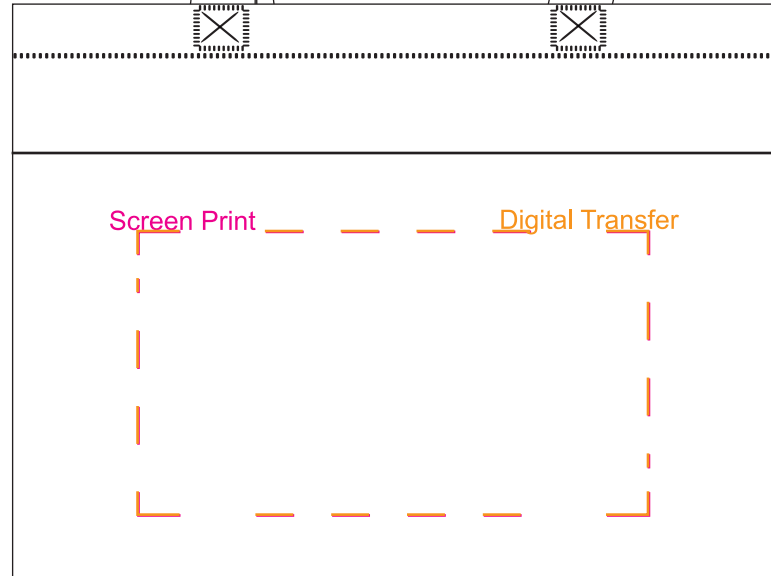

Product Name:

Delton Canvas Large Shopper

Product Code:

CB010

Product Size:

410mm x 310mm x 115mm

Product Colours:

Natural

Decoration Area:

270mm x 150mm - screen print front

270mm x 200mm - screen print back

270mm x 150mm - digital transfer front

270mm x 200mm - digital transfer back

90mm x 50mm - screen print inner pocket

FRONT

BACK

25% actual size