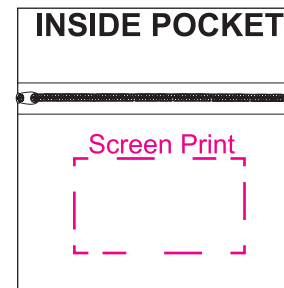

Product Name:

Delton Canvas Large Shopper

Product Code:

CB010

Product Size:

410mm x 310mm x 115mm

Product Colours:

Natural

Decoration Area:

270mm x 150mm - screen print front

270mm x 200mm - screen print back

270mm x 150mm - digital transfer front

270mm x 200mm - digital transfer back

90mm x 50mm - screen print inner pocket

FRONT

BACK

25% actual size