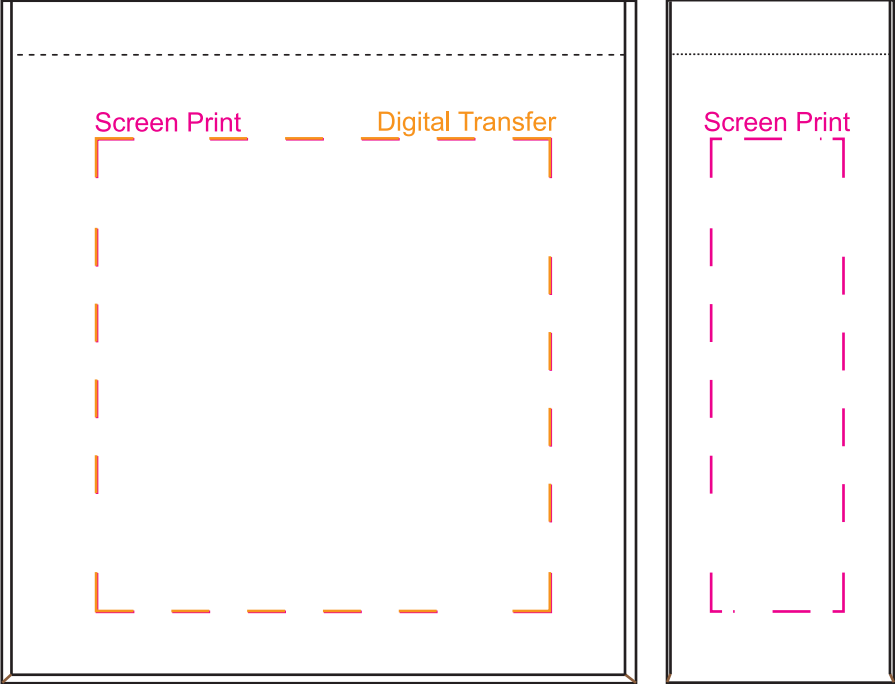

Product Name:

Executive Canvas Tote Bag

Product Code:

CB011

Product Size:

335mm x 360mm x 120mm

Product Colours:

Natural

Decoration Area:

240mm x 250mm - screen print

70mm x 250mm - screen print gusset

240mm x 250mm - digital transfer

25% actual size