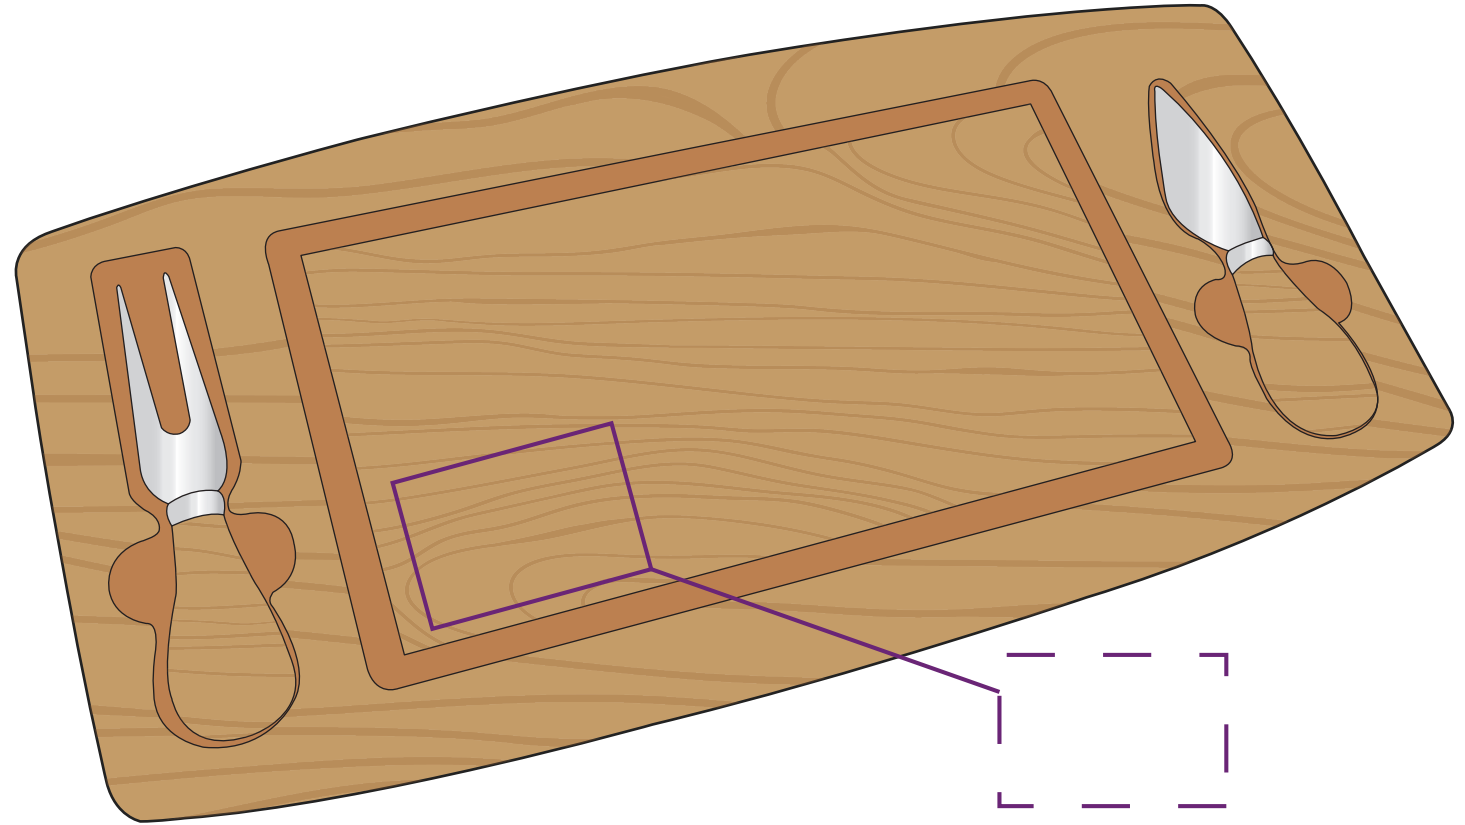

Product Name:

Noyya Cheeseboard & Knife Set

Product Code:

CBD003

Product Size:

380mm x 180mm x 18mm

Product Colours:

Natural

Decoration Area:

60mm x 40mm - laser engrave

Engraves to tone-on-tone

50% actual size

Line drawing is for approximate print positional purposes only. It is not intended to be an exact scale or detailed representation. Colour proofs are to be used as a guide only. Red dotted lines will not be printed, these are for max print guides only. Small details or text including trade marks may fill in and not be legible.