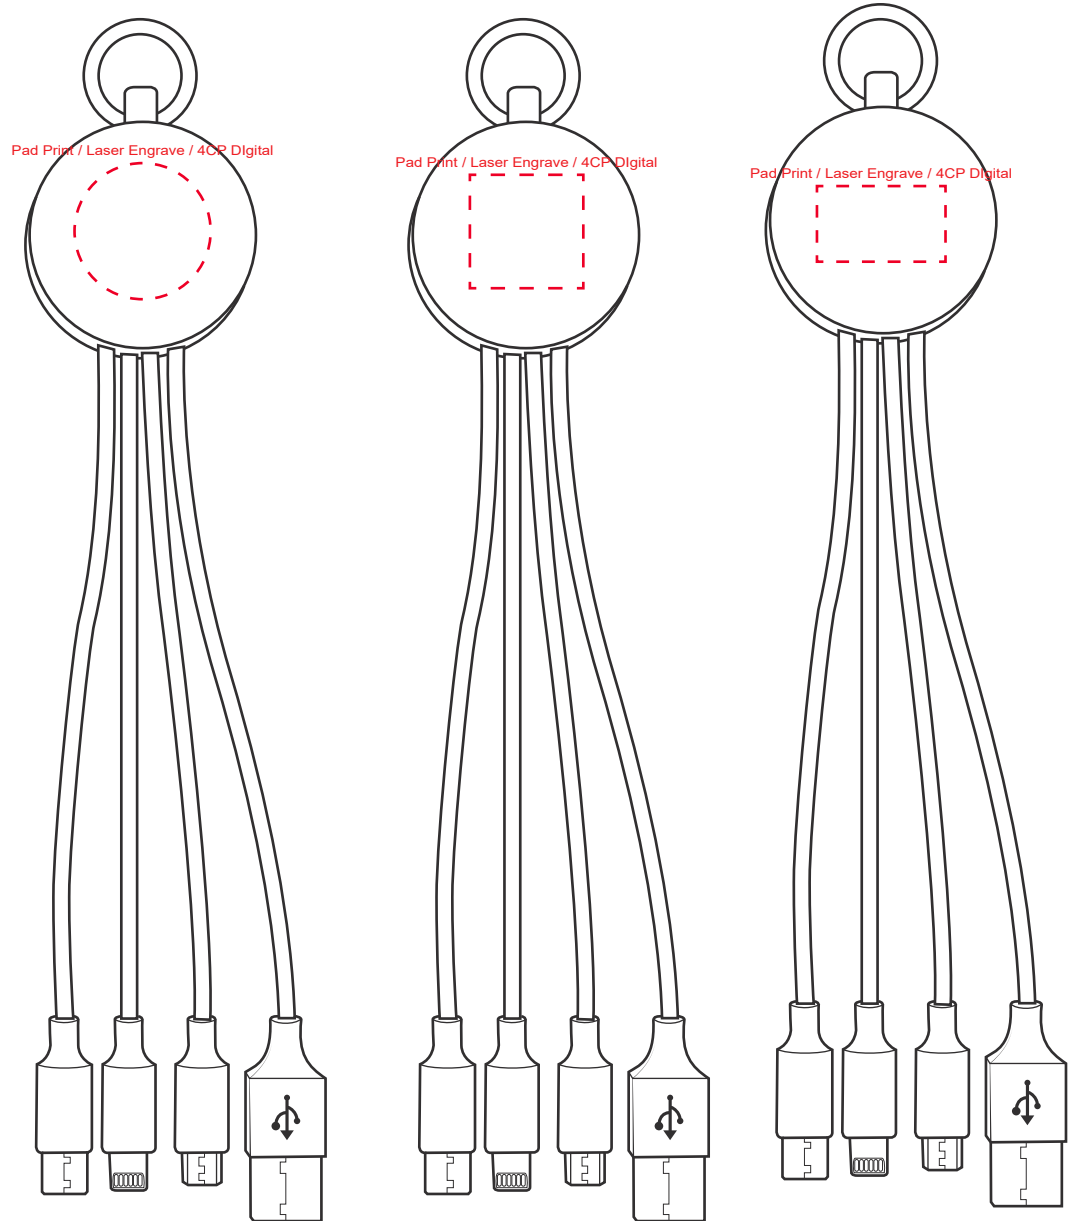

**Product Name:**

Bottle Opener Charging Cable

**Product Code:**

CC003

**Product Size:**

160mm x 33mm x 9mm

**Product Colours:**

Black

**Decoration Method:**

Pad Print, Laser Engrave, 4CP Digital

**Decoration Area:**

18mmD - pad / laser / 4CP digital

15mm x 15mm - pad / laser / 4CP digital

17mm x 10mm - pad / laser / 4CP digital

 Engraves to See Through Light Up

100% actual size

Line drawing is for approximate print positional purposes only.  
It is not intended to be an exact scale or detailed representation.  
Colour proofs are to be used as a guide only.  
Red dotted lines will not be printed, these are for max print guide only.  
Small details or text, including ®, © and ™ may fill in and not be legible.