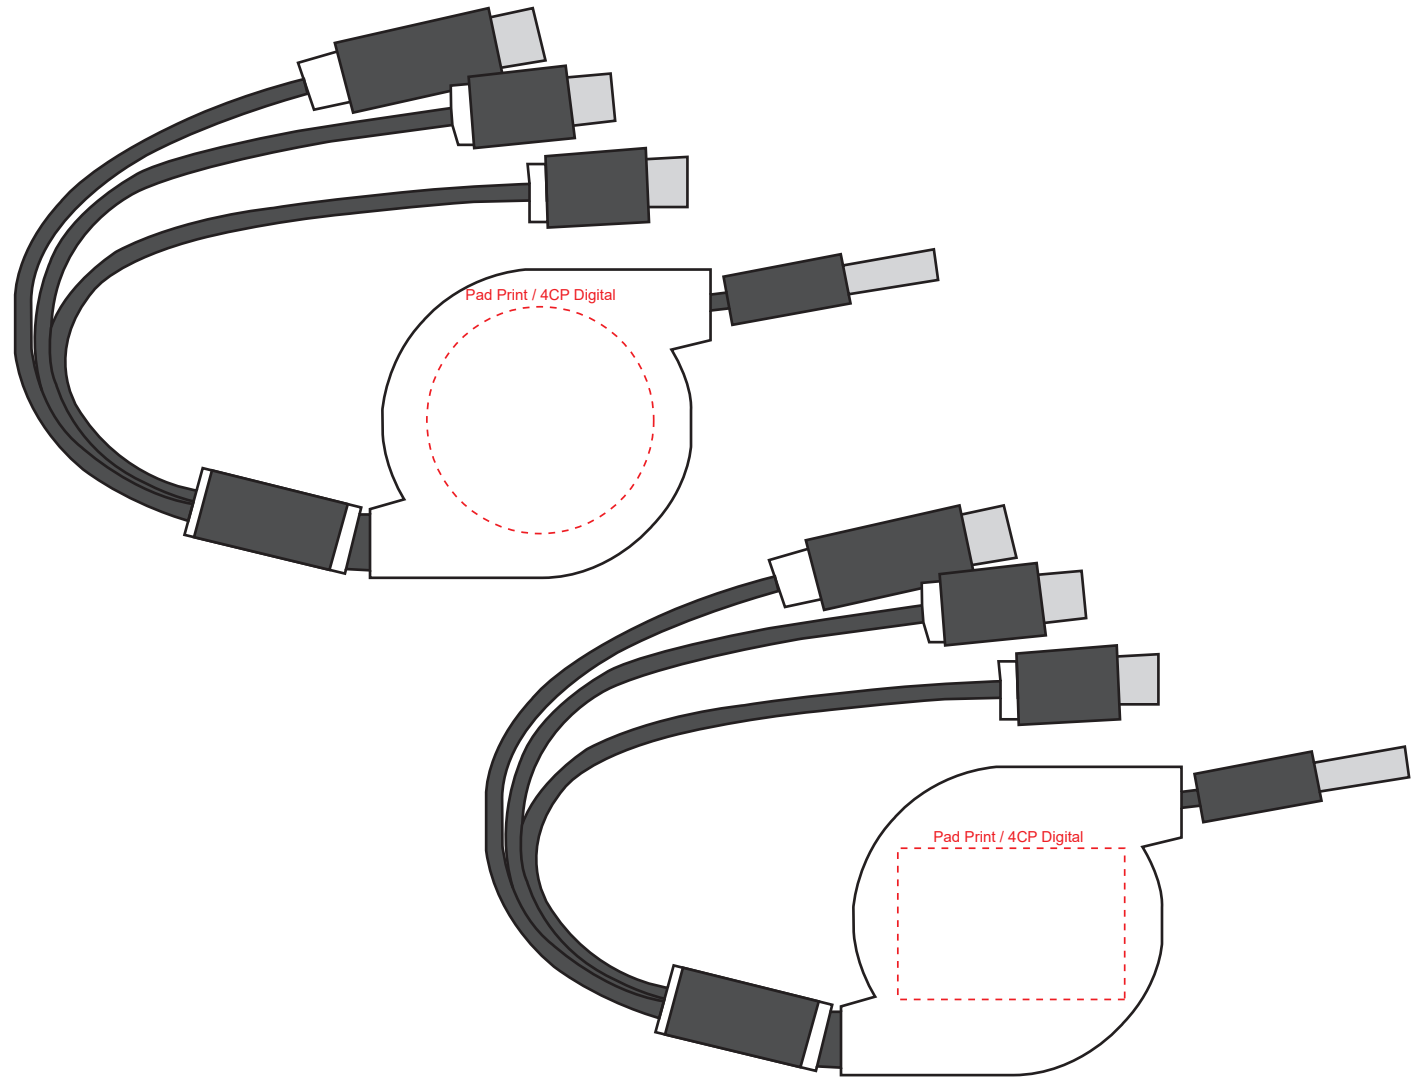

**Product Name:**

Kyomo Retractable Charging Cable

**Product Code:**

CC004

**Product Size:**

190mm x 40mm x 17mm

**Product Colours:**

White

**Decoration Method:**

Pad Print, 4CP Digital

**Decoration Area:**

35mmD

30mm x 20mm

100% actual size

Line drawing is for approximate print positional purposes only.  
It is not intended to be an exact scale or detailed representation.  
Colour proofs are to be used as a guide only.  
Red dotted lines will not be printed, these are for max print guide only.  
Small details or text, including ®, © and ™ may fill in and not be legible.