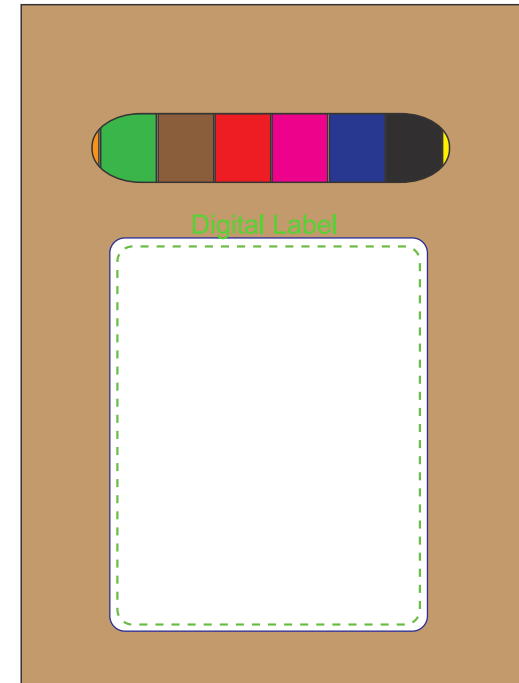

Product Name:

Colouring Executive Canvas Tote Bag

Product Code:

CCB011 (CB011 + CY001)

Product Size:

335mm x 360mm x 120mm - bag
66mm x 90mm x 9mm - crayon box

Product Colours:

Natural

Decoration Area:

240mm x 250mm - screen print bag
40mm x 50mm - digital label crayons

25% actual size

DIGITAL LABEL:
Green dotted line shows maximum print area. At least 1mm of bleed is required and shown by dark blue line

100% actual size