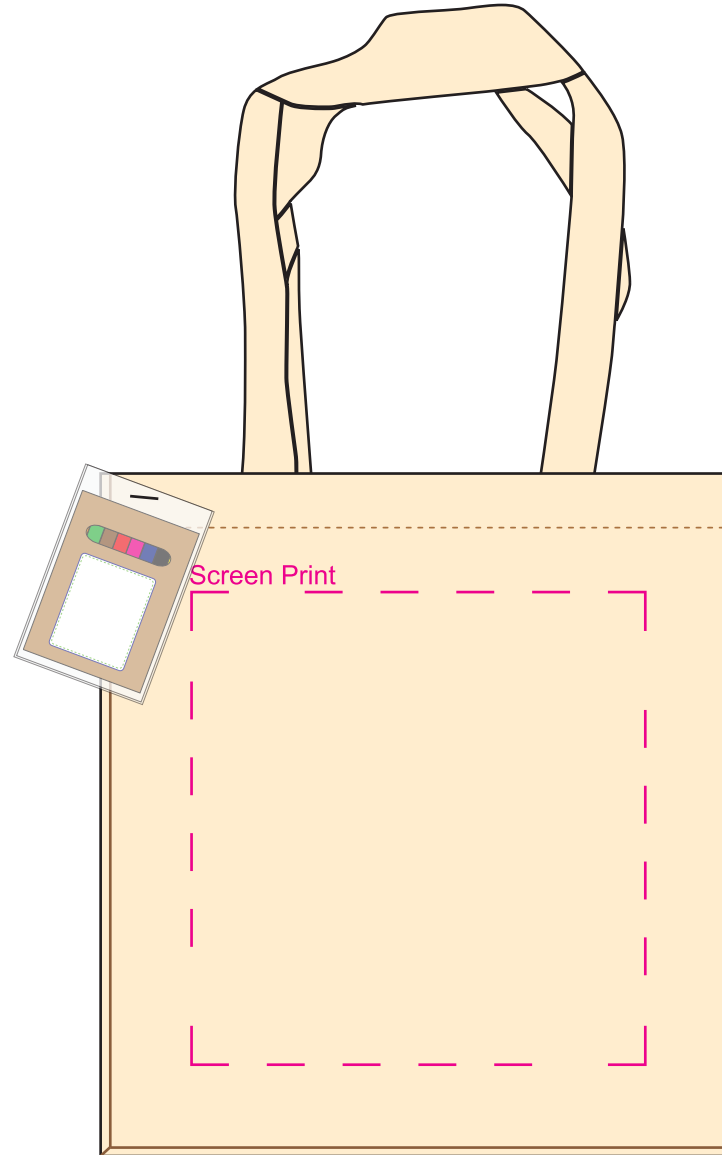

Product Name:

Colouring Executive Canvas Tote Bag

Product Code:

CCB011 (CB011 + CY001)

Product Size:

335mm x 360mm x 120mm - bag
66mm x 90mm x 9mm - crayon box

Product Colours:

Natural

Decoration Area:

240mm x 250mm - screen print bag
40mm x 50mm - digital label crayons

25% actual size

DIGITAL LABEL:
Green dotted line shows maximum print area. At least 1mm of bleed is required and shown by dark blue line

100% actual size