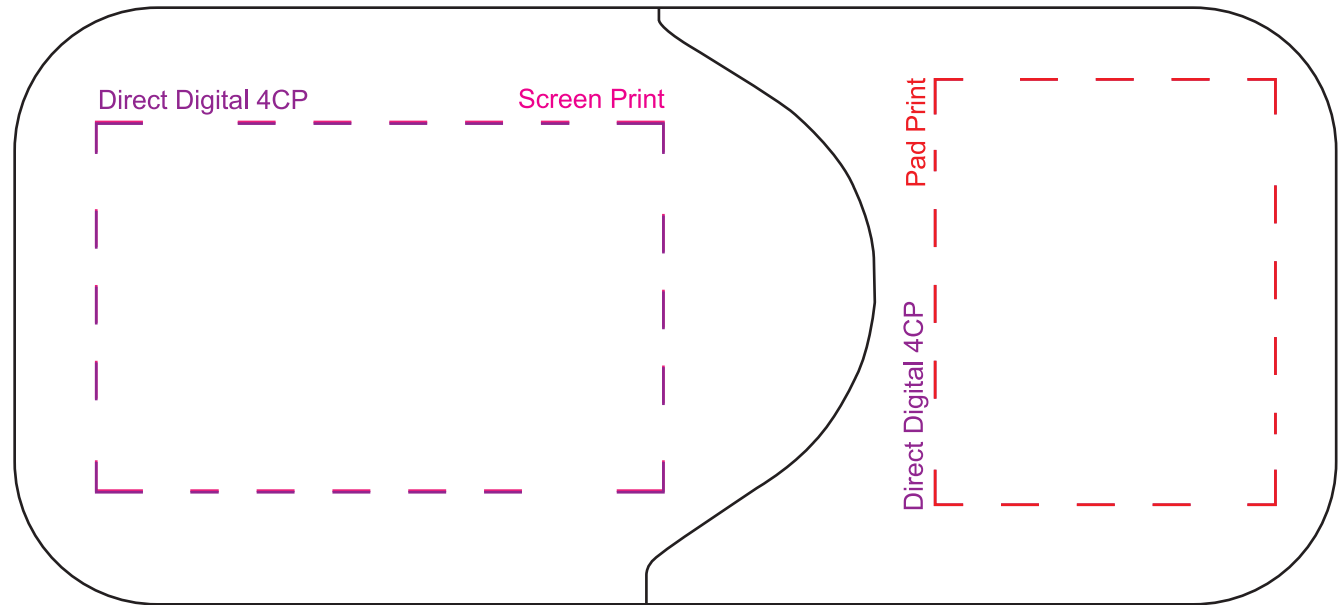

**Product Name:**

Car Sun Visor Tissue Box

**Product Code:**

CCT001

**Product Size:**

233mm x 105mm x 55mm

**Product Colours:**

White

**Decoration Area:**

60mm x 75mm - pad print

100mm x 65mm - screen print

100mm x 65mm - direct digital

60mm x 75mm - direct digital

75% actual size

Line drawing is for approximate print positional purposes only. It is not intended to be an exact scale or detailed representation. Colour proofs are to be used as a guide only. Red dotted lines will not be printed, these are for max print guides only. Small details or text including trade marks may fill in and not be legible.