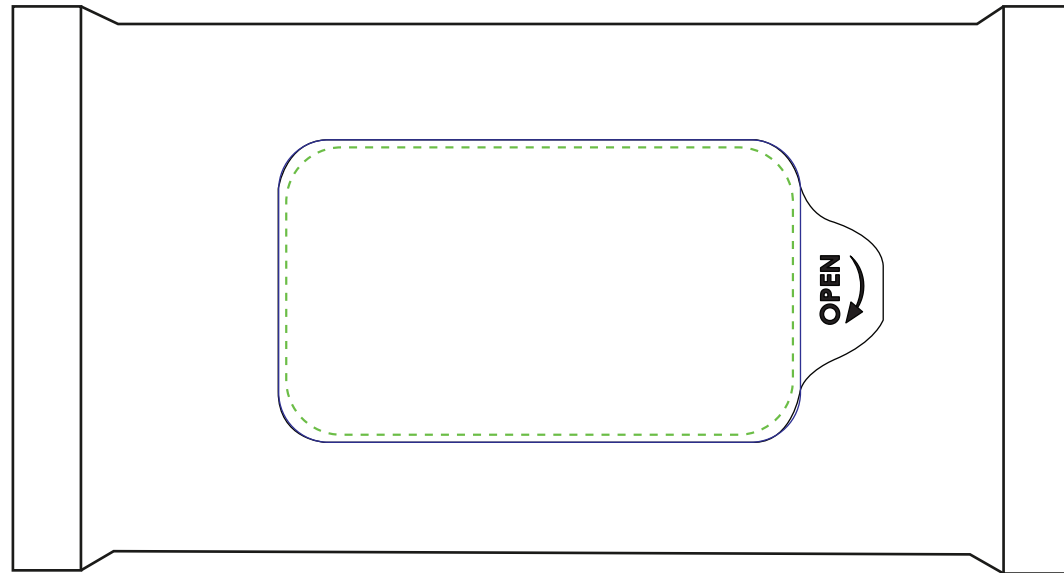

**Product Name:**

Anti Bacterial Wet Wipes

**Product Code:**

CCT004

**Product Size:**

140mm x 80mm

**Product Colours:**

White

**Decoration Area:**

40mm x 69mm - digital label

100% actual size

Line drawing is for approximate print positional purposes only. It is not intended to be an exact scale or detailed representation. Colour proofs are to be used as a guide only. Red dotted lines will not be printed, these are for max print guides only. Small details or text including trade marks may fill in and not be legible.