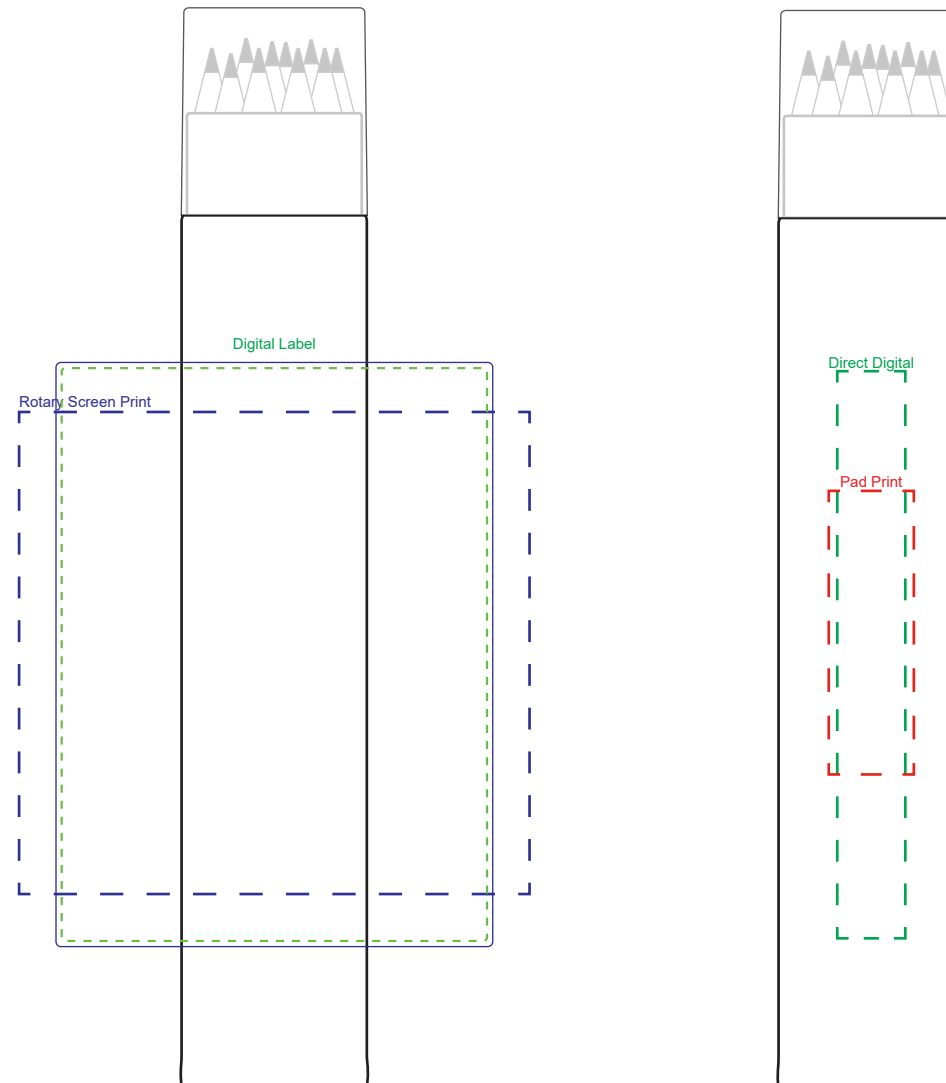

**Product Name:**

Colour Pencil Tube

**Product Code:**

CP002

**Product Size:**

190mm x 33mm x 33mm

**Product Colours:**

Natural

**Decoration Area:**

50mm x 15mm - pad print

90mm x 85mm - rotary screen print

101mm x 75mm - digital label

100mm x 12mm - direct digital

**DIGITAL LABEL:**

Green dotted line shows maximum print area. At least 1mm of bleed is required and shown by dark blue line

75% actual size