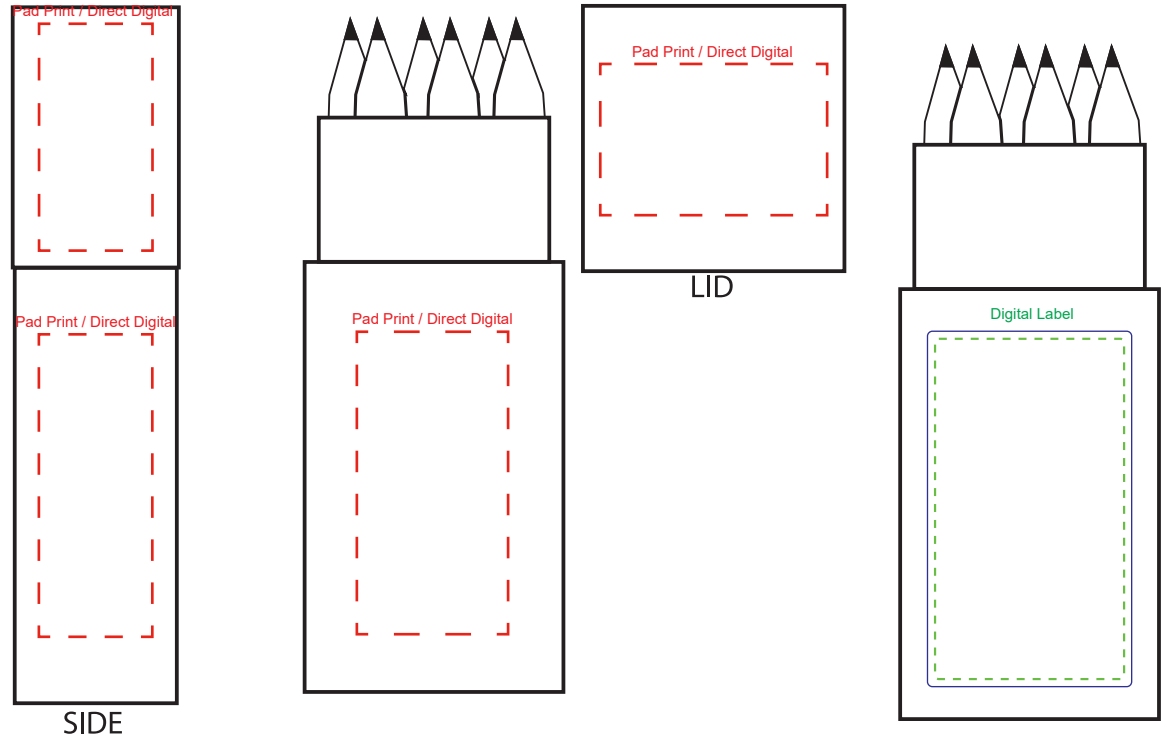

**Product Name:**

Colour Pencil Set

**Product Code:**

CP003

**Product Size:**

91mm x 35mm x 21mm

**Product Colours:**

Natural

**Decoration Area:**

20mm x 40mm - pad print font

20mm x 30mm - pad print front lid

15mm x 40mm - pad print side

15mm x 30mm - pad print side lid

25mm x 45mm - digital label

20mm x 40mm - direct digital front

20mm x 30mm - direct digital front lid

15mm x 40mm - direct digital side

15mm x 30mm - direct digital side lid

**DIGITAL LABEL:**  
Green dotted line shows maximum print area. At least 1mm of bleed is required and shown by dark blue line

100% actual size