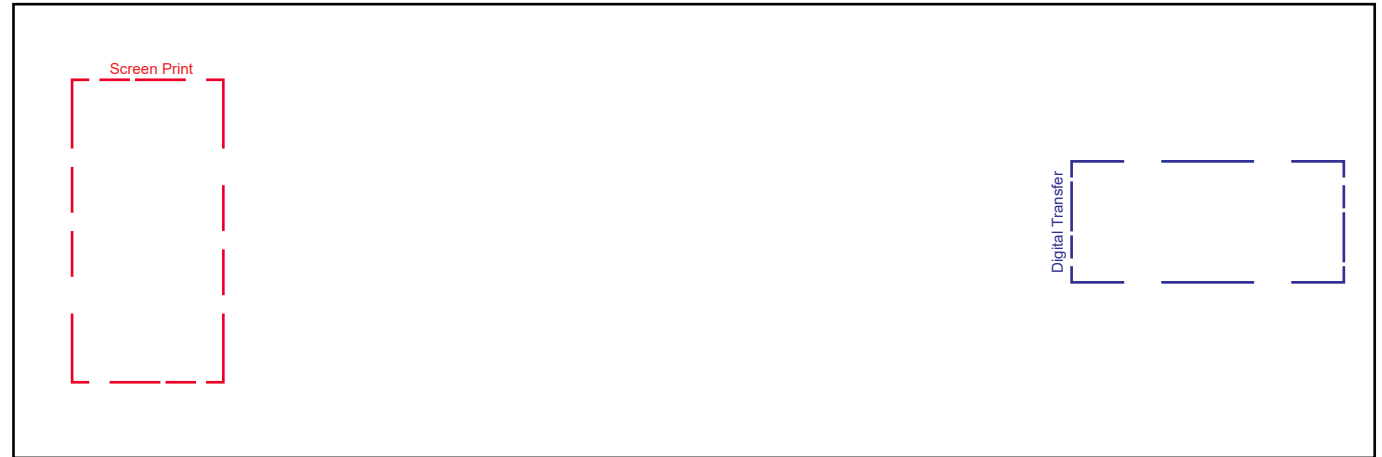

Product Name:

Cooling Towel Single Layer

Product Code:

CT001

Product Size:

300mm x 900mm

Product Colours:

White, Purple, blue, pink

Decoration Area:

200mm x 100mm - screen print

180mm x 260mm - digital transfer

180mm x 130mm - digital transfer

180mm x 80mm - digital transfer

20% actual size

Line drawing is for approximate print positional purposes only. It is not intended to be an exact scale or detailed representation. Colour proofs are to be used as a guide only. Red dotted lines will not be printed, these are for max print guides only. Small details or text including trade marks may fill in and not be legible.