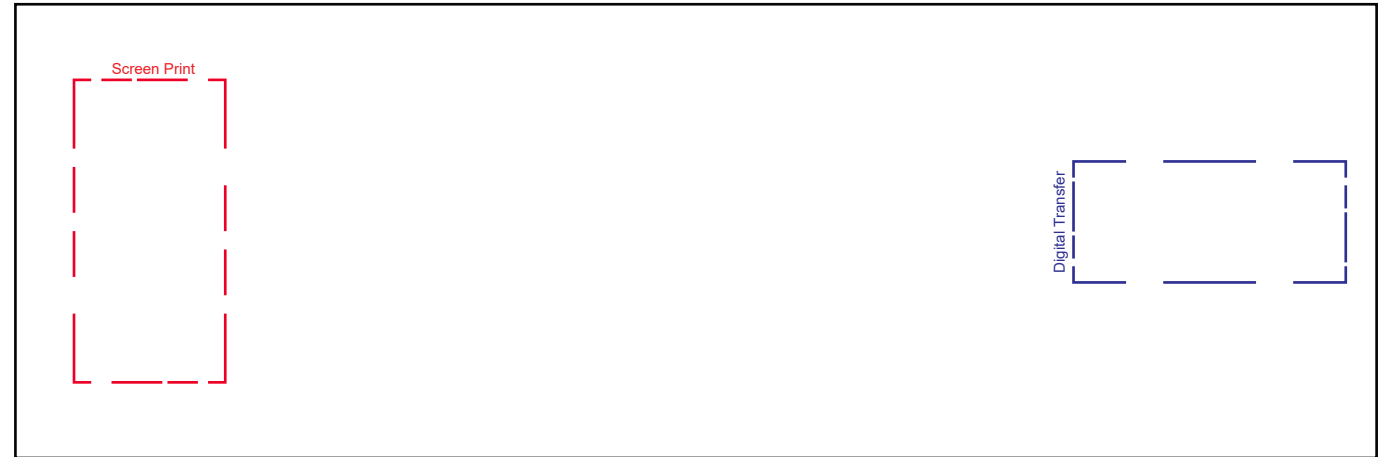

Product Name:

Cooling Towel Double Layer

Product Code:

CT002

Product Size:

300mm x 900mm

Product Colours:

Dark blue, sky blue, lime green, pink, orange, grey

Decoration Area:

200mm x 100mm - screen print

180mm x 260mm - digital transfer

180mm x 130mm - digital transfer

180mm x 80mm - digital transfer

20% actual size

Line drawing is for approximate print positional purposes only. It is not intended to be an exact scale or detailed representation. Colour proofs are to be used as a guide only. Red dotted lines will not be printed, these are for max print guides only. Small details or text including trade marks may fill in and not be legible.