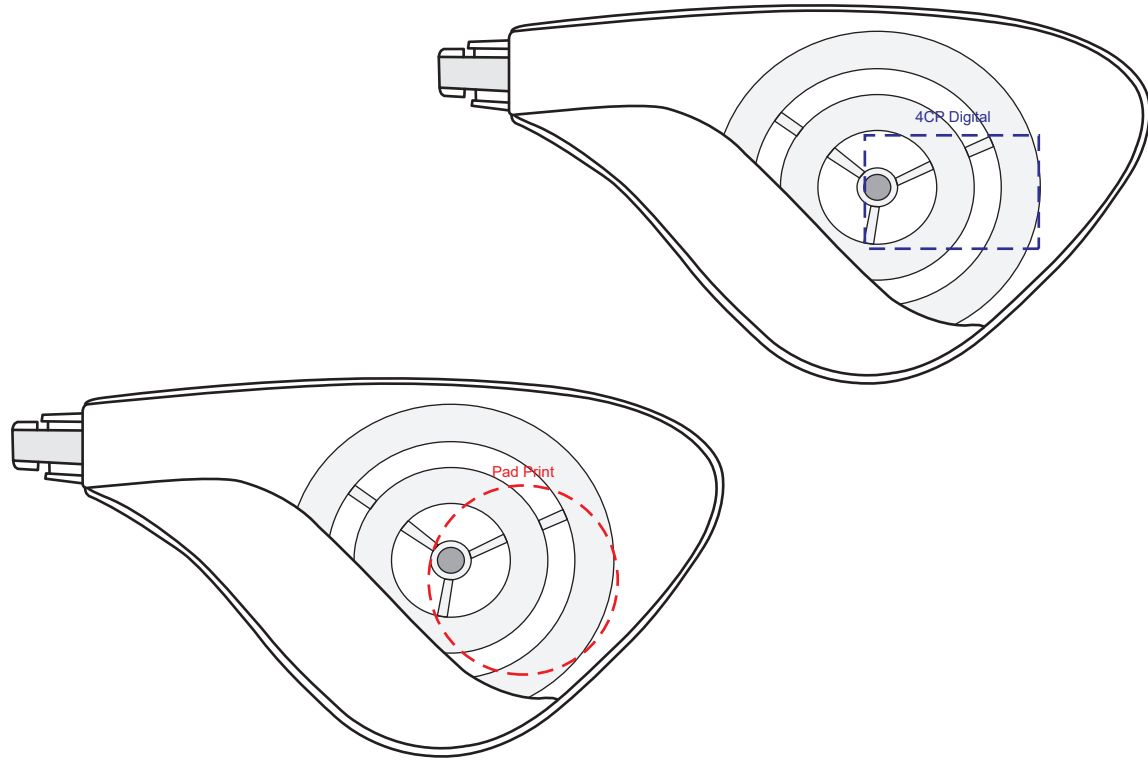

Product Name:

Lya 8m Correction Tape

Product Code:

CTP002

Product Size:

94mm x 50mm x 23mm

Product Colours:

Black, Clear, Blue

Decoration Method:

Pad Print, 4CP Digital

Decoration Area:

25mm x 25mm - pad print

23mm x 15mm - 4CP digital

100% actual size

Line drawing is for approximate print positional purposes only.
It is not intended to be an exact scale or detailed representation.
Colour proofs are to be used as a guide only.
Red dotted lines will not be printed, these are for max print guide only.
Small details or text, including ®, © and ™ may fill in and not be legible.