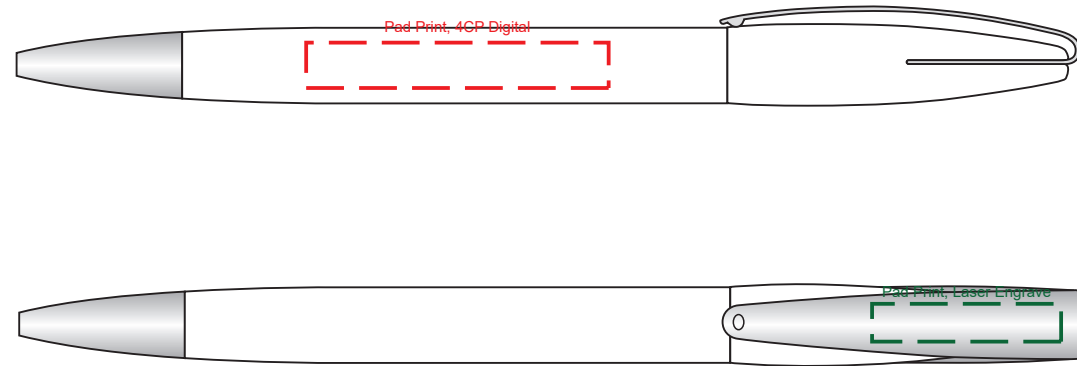

Product Name:

Cobra Metallic MM

Product Code:

COBRA002

Product Size:

142mm x 13mm x 10mm

Product Colours:

Creamy white, dark grey, red, blue, silver

Decoration Area:

40mm x 6mm - pad print

25mm x 5mm - pad print clip

40mm x 6mm - direct digital

25mm x 5mm - laser engrave clip

Twist Action Pen

Must note if logo position is with tip in or out

 Engraves to tone-on-tone silver

100% actual size