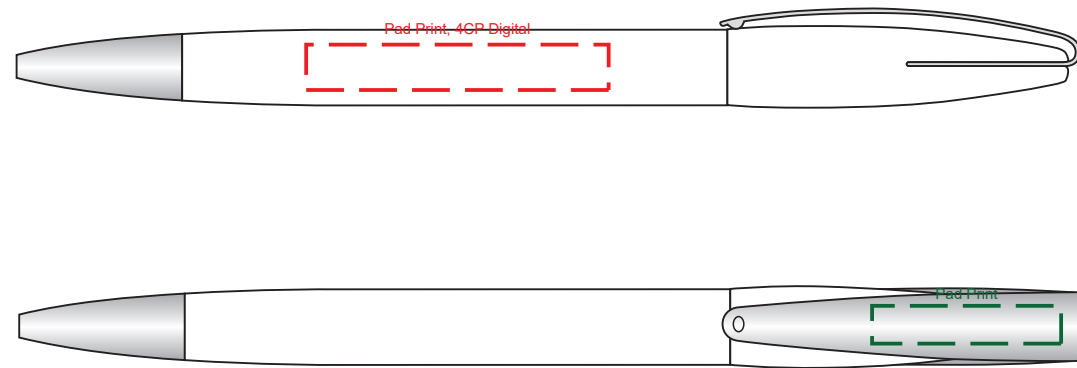

**Product Name:**

Cobra MM Transparent

**Product Code:**

COBRA005

**Product Size:**

142mm x 13mm x 10mm

**Product Colours:**

Clear, black, red, light blue, dark blue, light green, dark green, yellow, pink, purple

**Decoration Area:**

40mm x 6mm - pad print

25mm x 5mm - pad print clip

40mm x 6mm - direct digital

25mm x 5mm - laser engrave clip

**Twist Action Pen**

Must note if logo position is with tip in or out

 Engraves to tone-on-tone silver

100% actual size

Line drawing is for approximate print positional purposes only. It is not intended to be an exact scale or detailed representation. Colour proofs are to be used as a guide only. Red dotted lines will not be printed, these are for max print guides only. Small details or text including trade marks may fill in and not be legible.