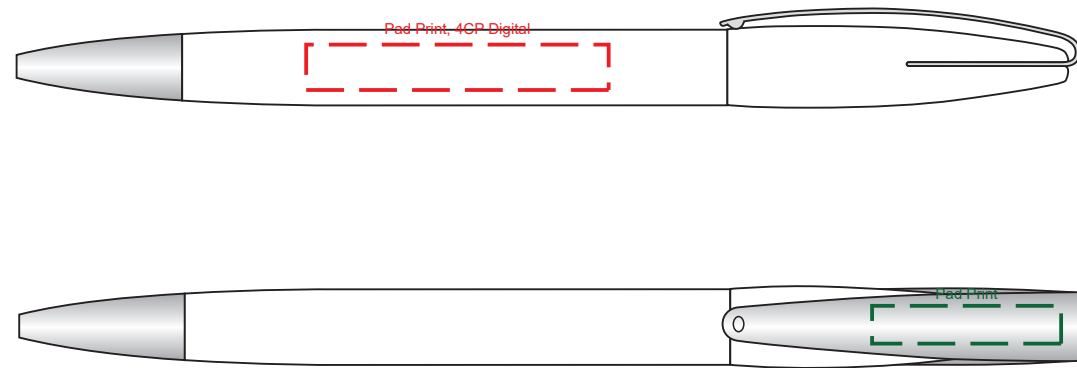

Product Name:

Cobra Recycling

Product Code:

COBRA006

Product Size:

142mm x 13mm x 10mm

Product Colours:

Range of colours

Decoration Area:

40mm x 6mm - pad print

25mm x 5mm - pad print clip

40mm x 6mm - direct digital

Twist Action Pen

Must note if logo position is with tip in or out

100% actual size