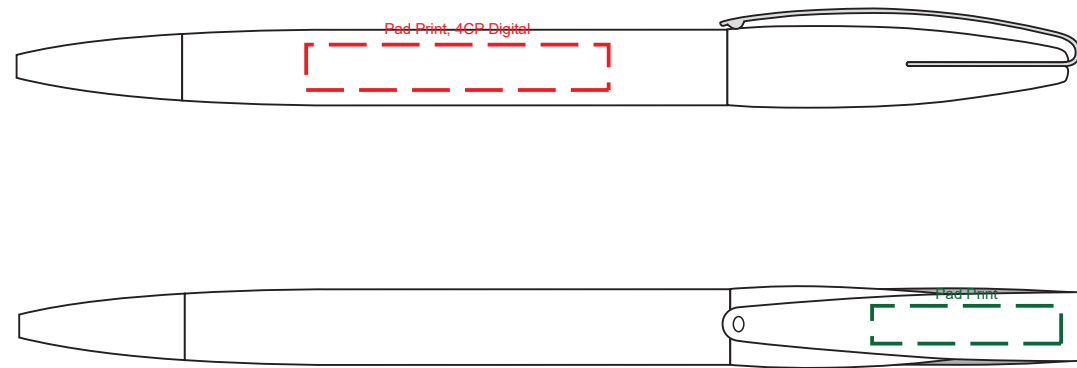

Product Name:

Cobra

Product Code:

COBRA007

Product Size:

142mm x 13mm x 10mm

Product Colours:

Range of colours

Decoration Area:

40mm x 6mm - pad print

25mm x 5mm - pad print clip

40mm x 6mm - direct digital

Twist Action Pen

Must note if logo position is with tip in or out

100% actual size