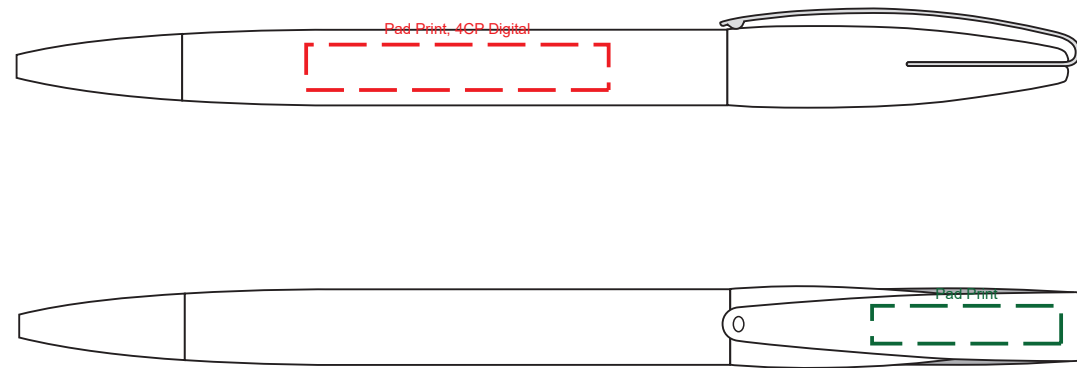

**Product Name:**

Cobra Ice

**Product Code:**

COBRA009

**Product Size:**

142mm x 13mm x 10mm

**Product Colours:**

Range of colours

**Decoration Area:**

40mm x 6mm - pad print

25mm x 5mm - pad print clip

40mm x 6mm - direct digital

**Twist Action Pen**

Must note if logo position is with tip in or out

100% actual size