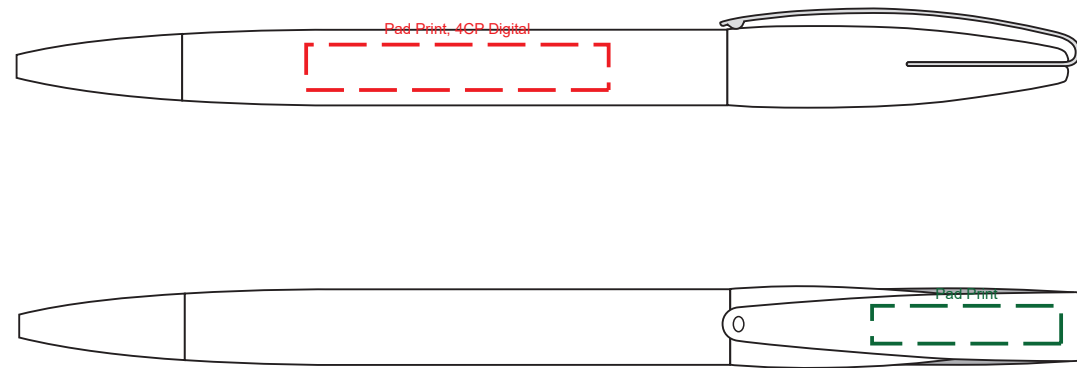

**Product Name:**

Cobra M

**Product Code:**

COBRA010

**Product Size:**

142mm x 13mm x 10mm

**Product Colours:**

Range of colours

**Decoration Area:**

40mm x 6mm - pad print

25mm x 5mm - pad print clip

40mm x 6mm - direct digital

**Twist Action Pen**

Must note if logo position is with tip in or out

100% actual size