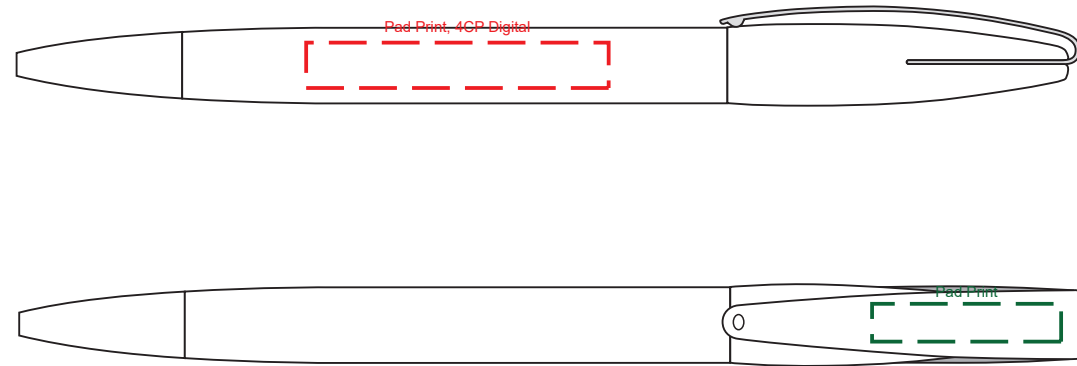

Product Name:

Cobra M Ice

Product Code:

COBRA012

Product Size:

142mm x 13mm x 10mm

Product Colours:

Range of colours

Decoration Area:

40mm x 6mm - pad print

25mm x 5mm - pad print clip

40mm x 6mm - direct digital

Twist Action Pen

Must note if logo position is with tip in or out

100% actual size