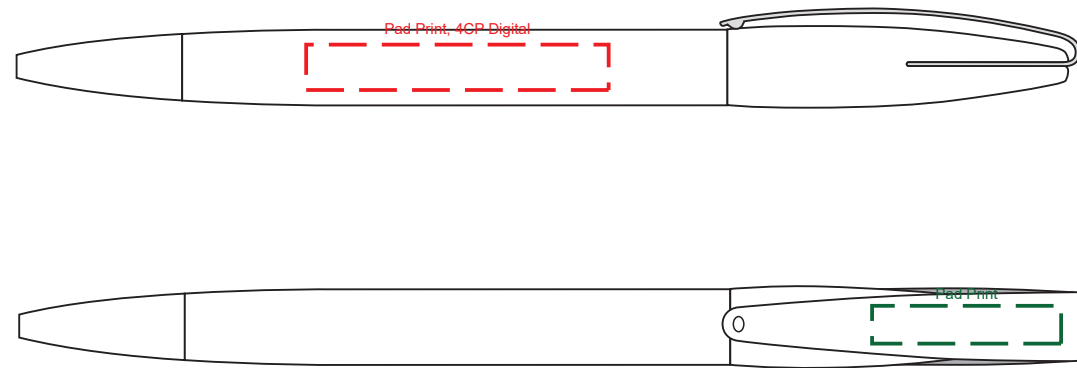

**Product Name:**

Cobra MM Softgrip

**Product Code:**

COBRA015

**Product Size:**

142mm x 13mm x 10mm

**Product Colours:**

Range of colours

**Decoration Area:**

40mm x 6mm - pad print

25mm x 5mm - pad print clip

25mm x 5mm - laser engrave clip

**Twist Action Pen**

Must note if logo position is with tip in or out

 Engraves to tone-on-tone silver

100% actual size