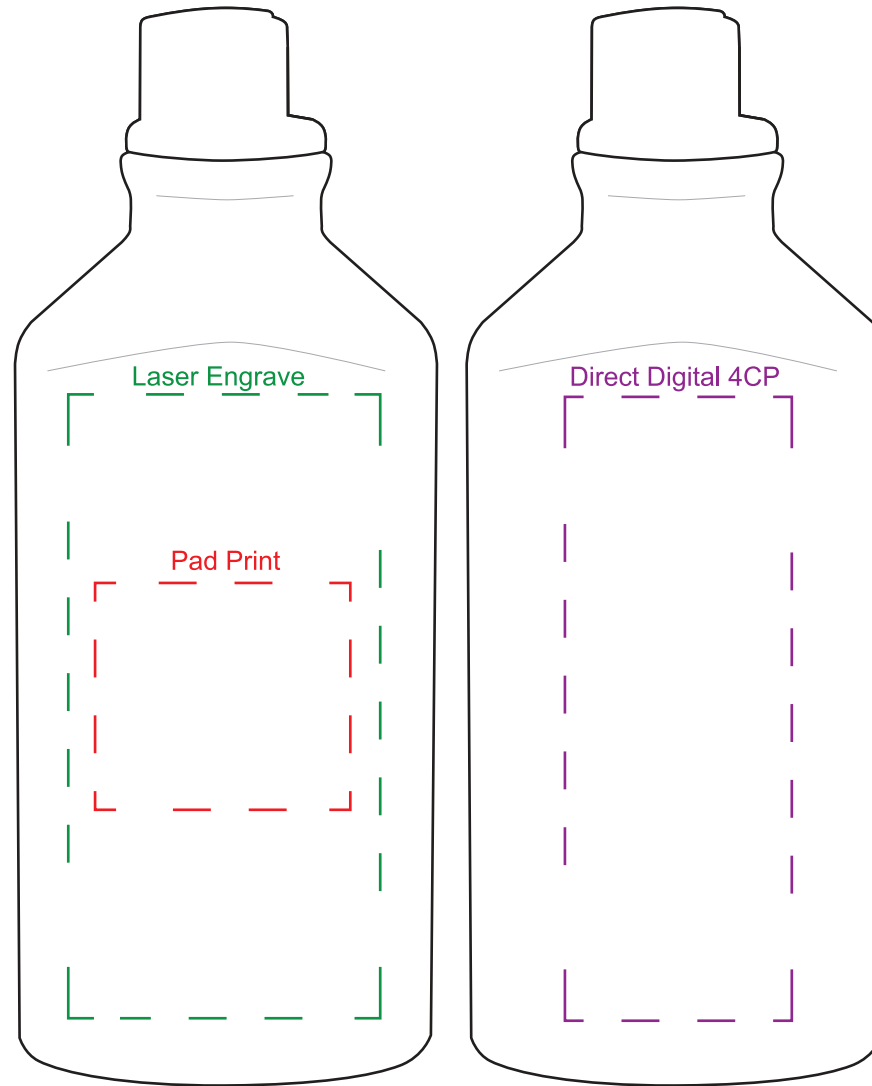

Product Name:

Tribo Drink Bottle

Product Code:

DB002

Product Size:

70mm x 210mm

Product Colours:

Black, grey

Decoration Area:

45mm x 40mm - pad print

55mm x 110mm - laser engrave

40mm x 110mm - direct digital

75% actual size