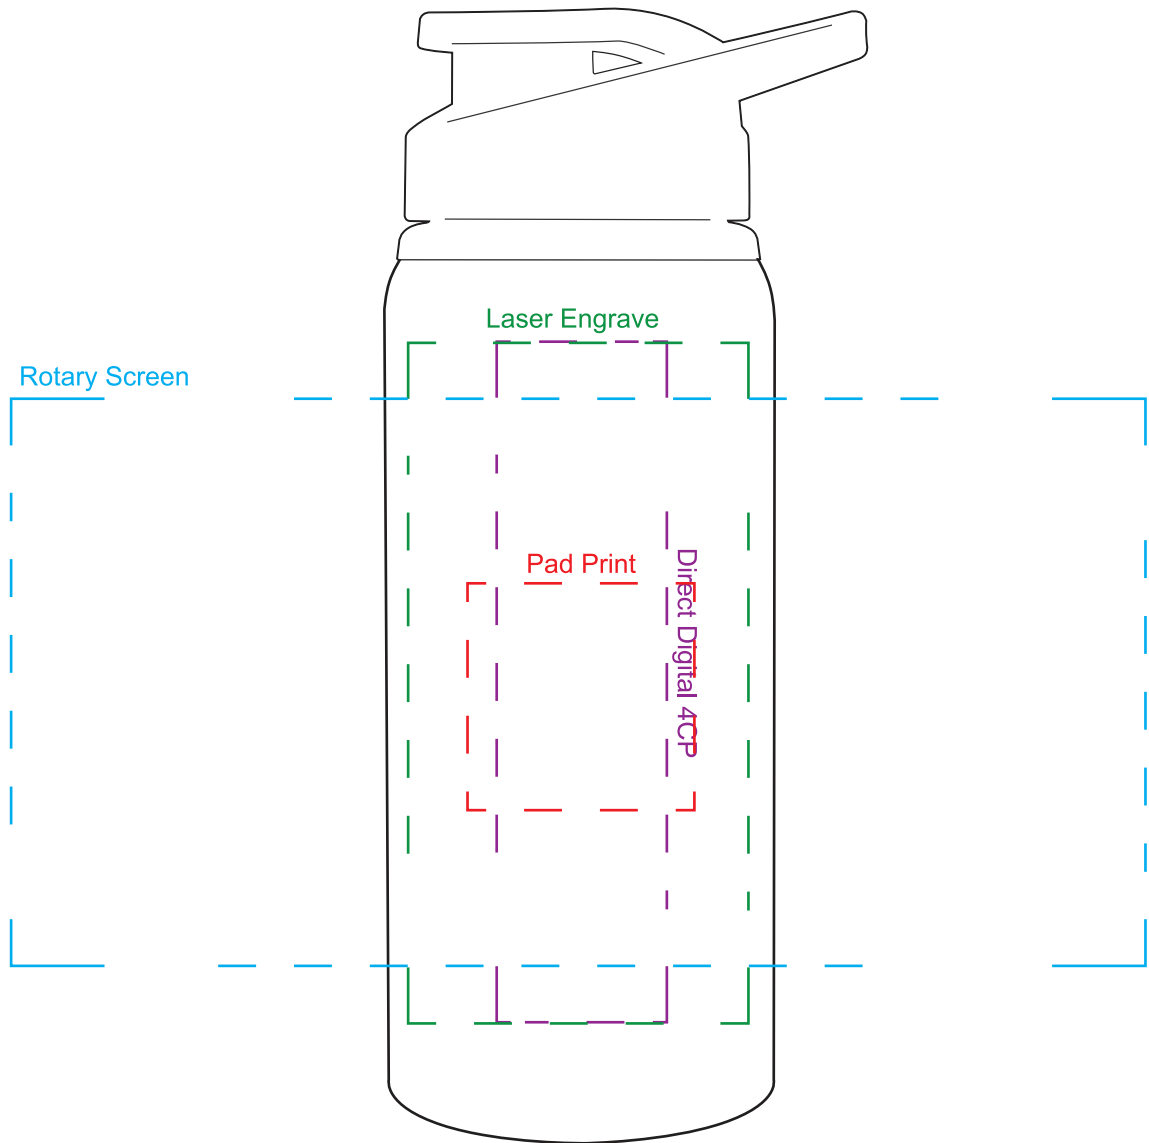

Product Name:

Sydney Drink Bottle

Product Code:

DB003

Product Size:

90mm x 73mm x 205mm

Product Colours:

White, pink, silver, black, blue, red

Decoration Area:

40mm x 40mm - pad print

60mm x 120mm - laser engrave

200mm x 100mm - rotary screen print

30mm x 120mm - direct digital

Engraves to silver colour

75% actual size

Line drawing is for approximate print positional purposes only. It is not intended to be an exact scale or detailed representation. Colour proofs are to be used as a guide only. Red dotted lines will not be printed, these are for max print guides only. Small details or text including trade marks may fill in and not be legible.