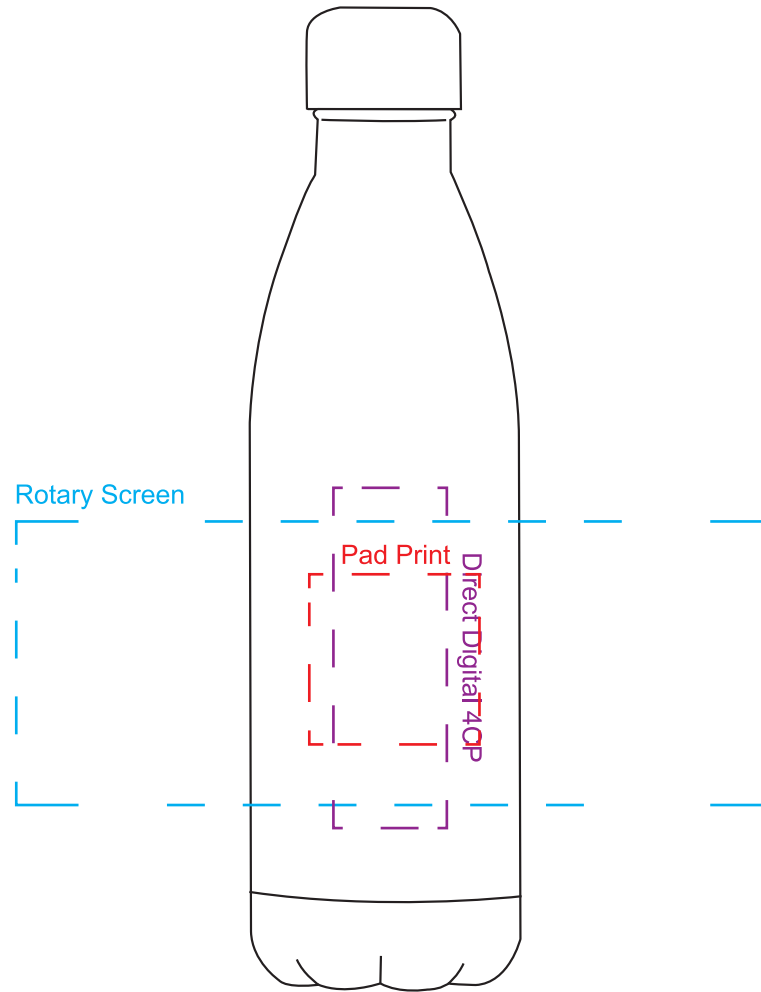

Product Name:

Komo Plastic Drink Bottle

Product Code:

DB011

Product Size:

85mm x 235mm

Product Colours:

Clear, black, red, blue

Decoration Area:

45mm x 45mm - pad print

200mm x 75mm - rotary screen print

30mm x 90mm - direct digital

50% actual size