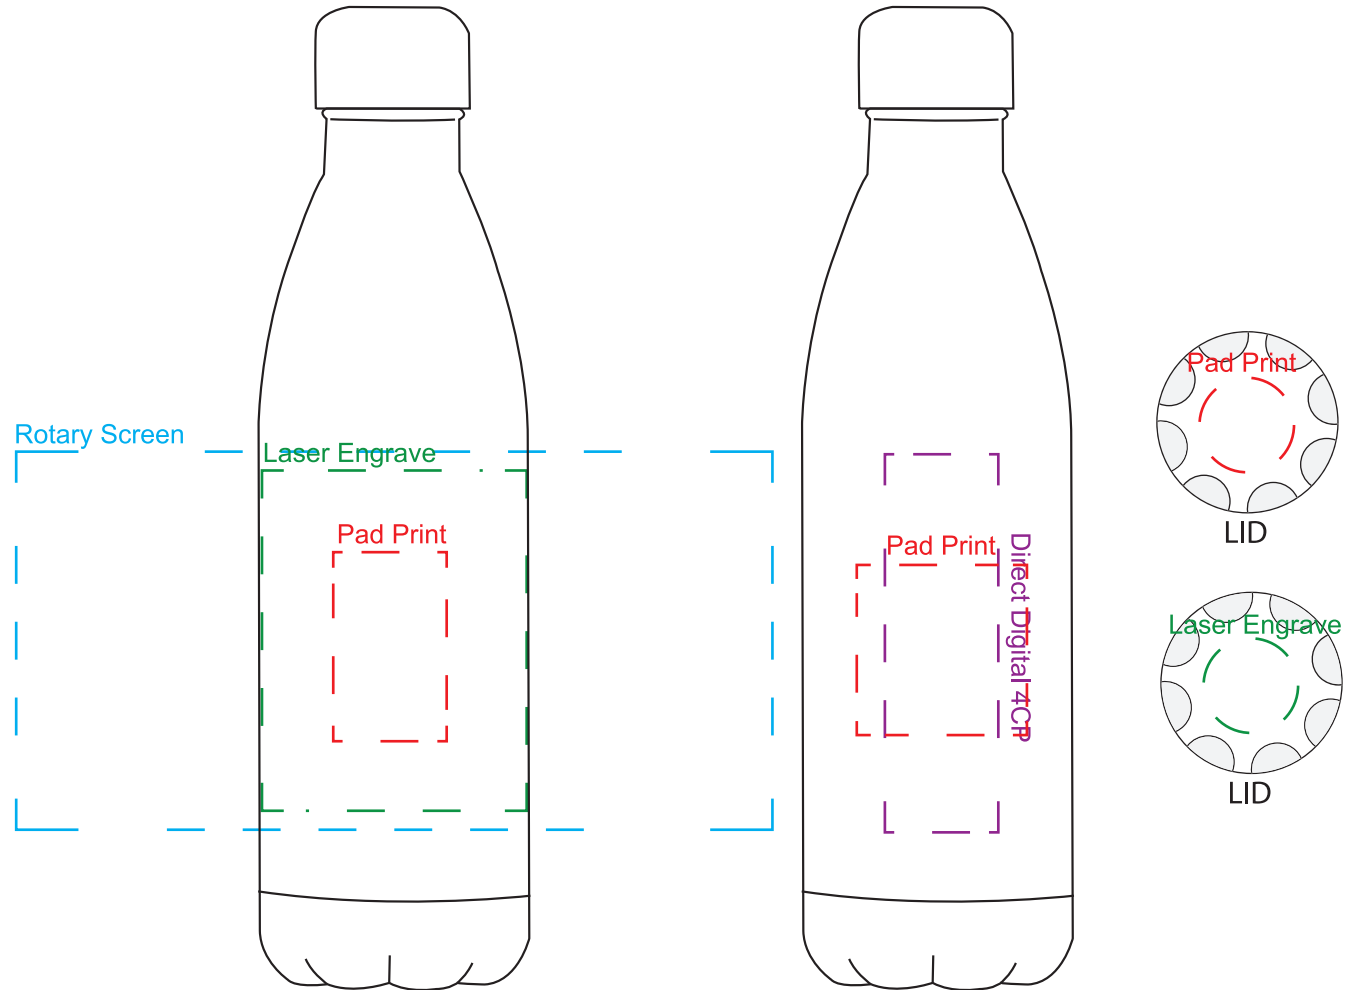

**Product Name:**

Komo Metal Drink Bottle

**Product Code:**

DB013

**Product Size:**

72mm x 250mm

**Product Colours:**

Black, blue, red, silver

**Decoration Area:**

45mm x 45mm - pad print

30mm x 50mm - pad print

25mmD - pad print lid

70mm x 90mm - laser engrave

25mmD - laser engrave lid

200mm x 100mm - rotary screen print

30mm x 100mm - direct digital

Engraves to silver

50% actual size

Line drawing is for approximate print positional purposes only. It is not intended to be an exact scale or detailed representation. Colour proofs are to be used as a guide only. Red dotted lines will not be printed, these are for max print guides only. Small details or text including trade marks may fill in and not be legible.