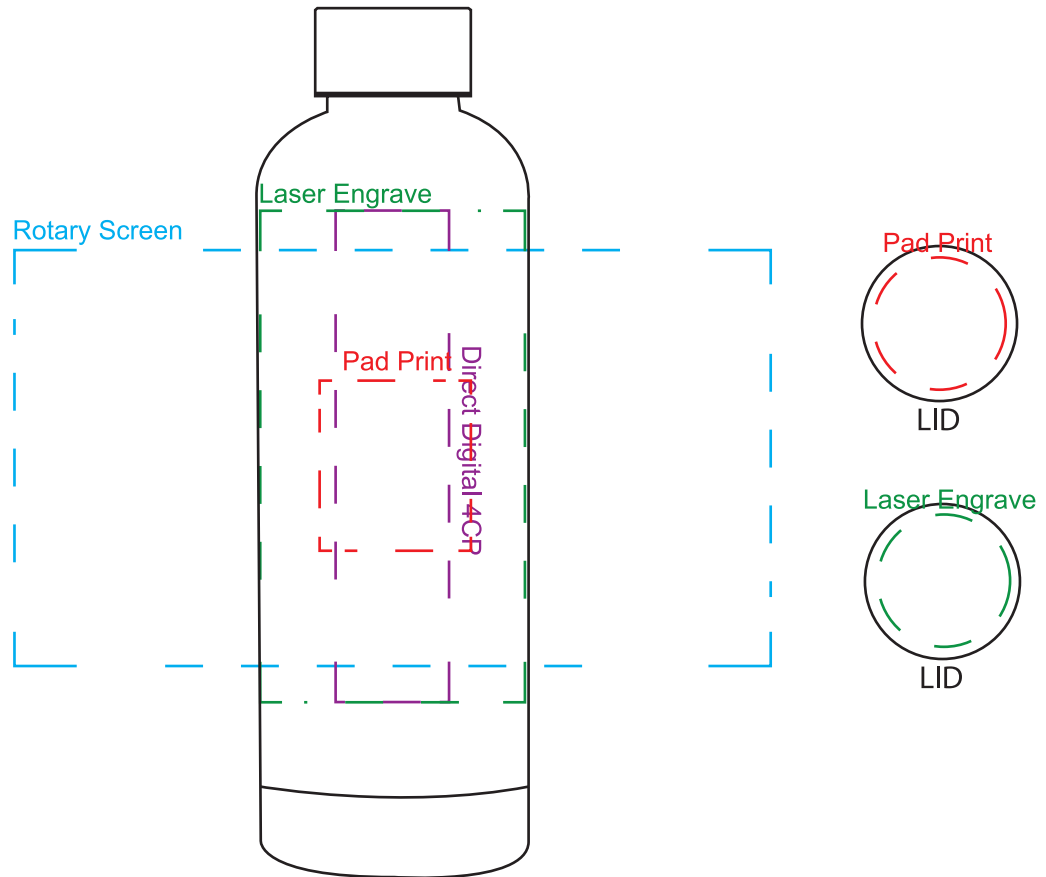

**Product Name:**

Eva Drink Bottle

**Product Code:**

DB014

**Product Size:**

70mm x 230mm

**Product Colours:**

Black, white, blue, red, silver

**Decoration Area:**

40mm x 45mm - pad print

35mmD - pad print lid

70mm x 130mm - laser engrave

35mmD - laser engrave lid

200mm x 110mm - rotary screen print

30mm x 130mm - direct digital

 Engraves to silver

50% actual size

Line drawing is for approximate print positional purposes only. It is not intended to be an exact scale or detailed representation. Colour proofs are to be used as a guide only. Red dotted lines will not be printed, these are for max print guides only. Small details or text including trade marks may fill in and not be legible.