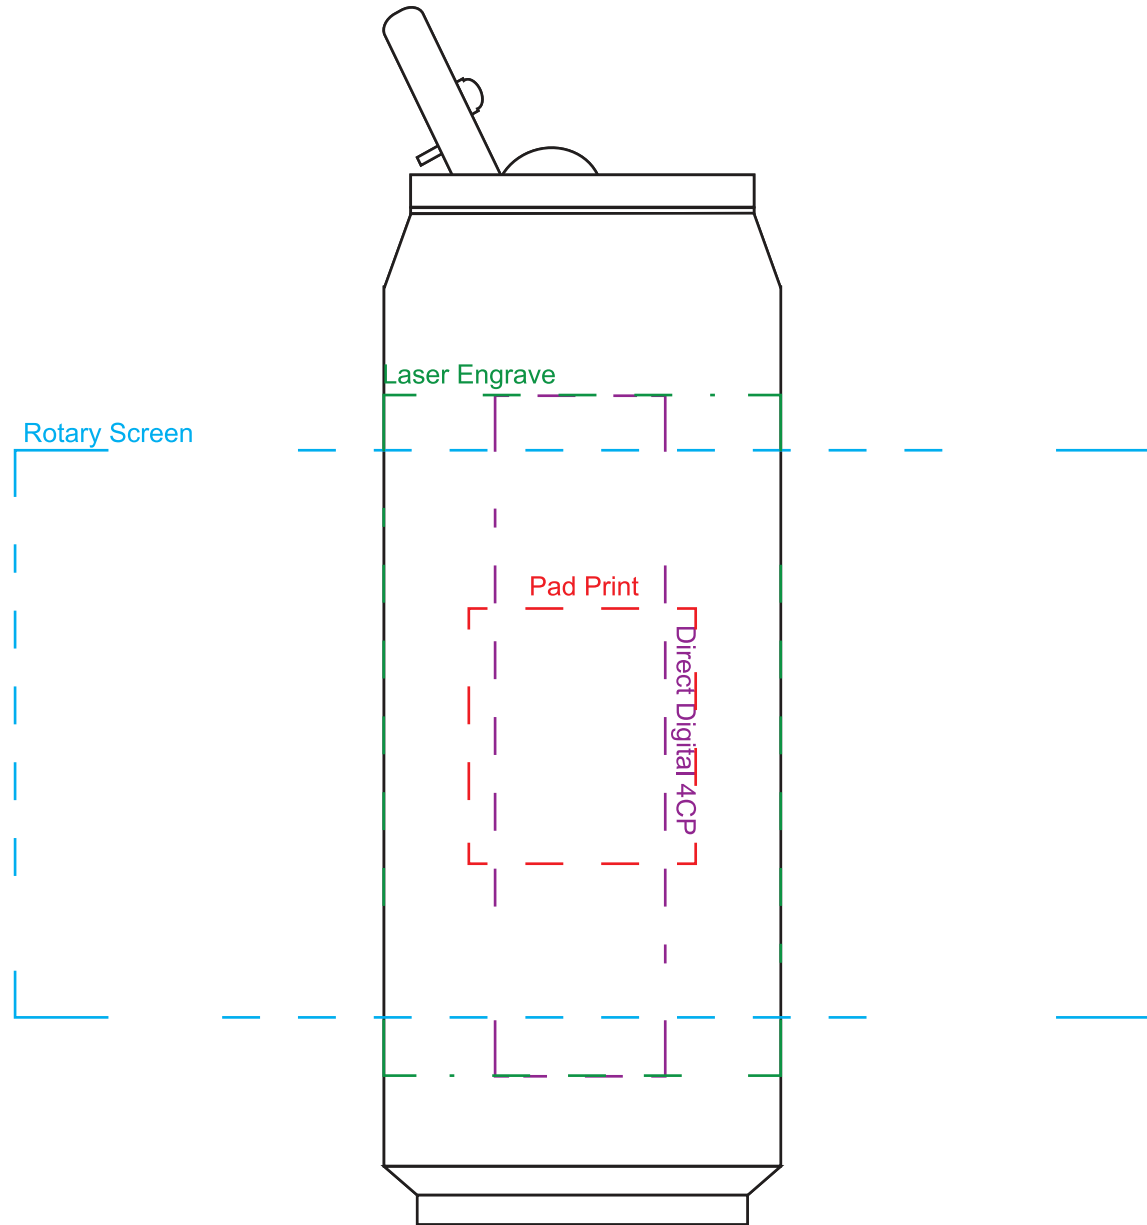

Product Name:

Coke Drink Bottle

Product Code:

DB015

Product Size:

70mm x 185mm

Product Colours:

Black, white, blue, red

Decoration Area:

40mm x 45mm - pad print

70mm x 120mm - laser engrave

200mm x 100mm - rotary screen print

30mm x 120mm - direct digital

75% actual size

Line drawing is for approximate print positional purposes only. It is not intended to be an exact scale or detailed representation. Colour proofs are to be used as a guide only. Red dotted lines will not be printed, these are for max print guides only. Small details or text including trade marks may fill in and not be legible.