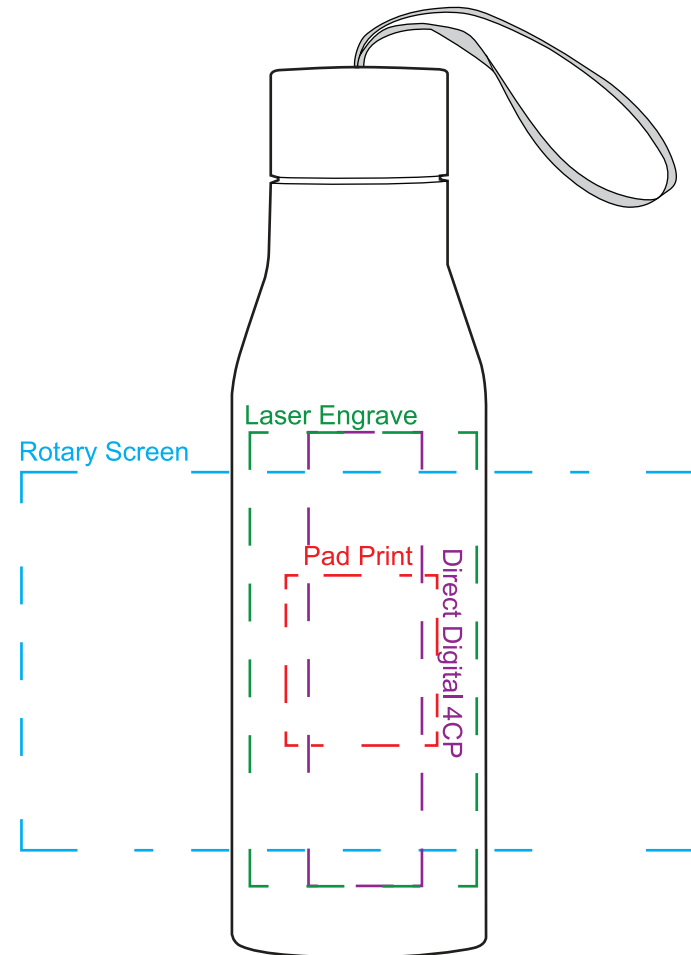

Product Name:

Berkeley Drink Bottle

Product Code:

DB018

Product Size:

67mm x 235mm

Product Colours:

Black, silver, red, blue

Decoration Area:

40mm x 45mm - pad print

60mm x 120mm - laser engrave

180mm x 100mm - rotary screen print

30mm x 120mm - direct digital

Engrave to tone-on-tone silver

50% actual size

Line drawing is for approximate print positional purposes only. It is not intended to be an exact scale or detailed representation. Colour proofs are to be used as a guide only. Red dotted lines will not be printed, these are for max print guides only. Small details or text including trade marks may fill in and not be legible.