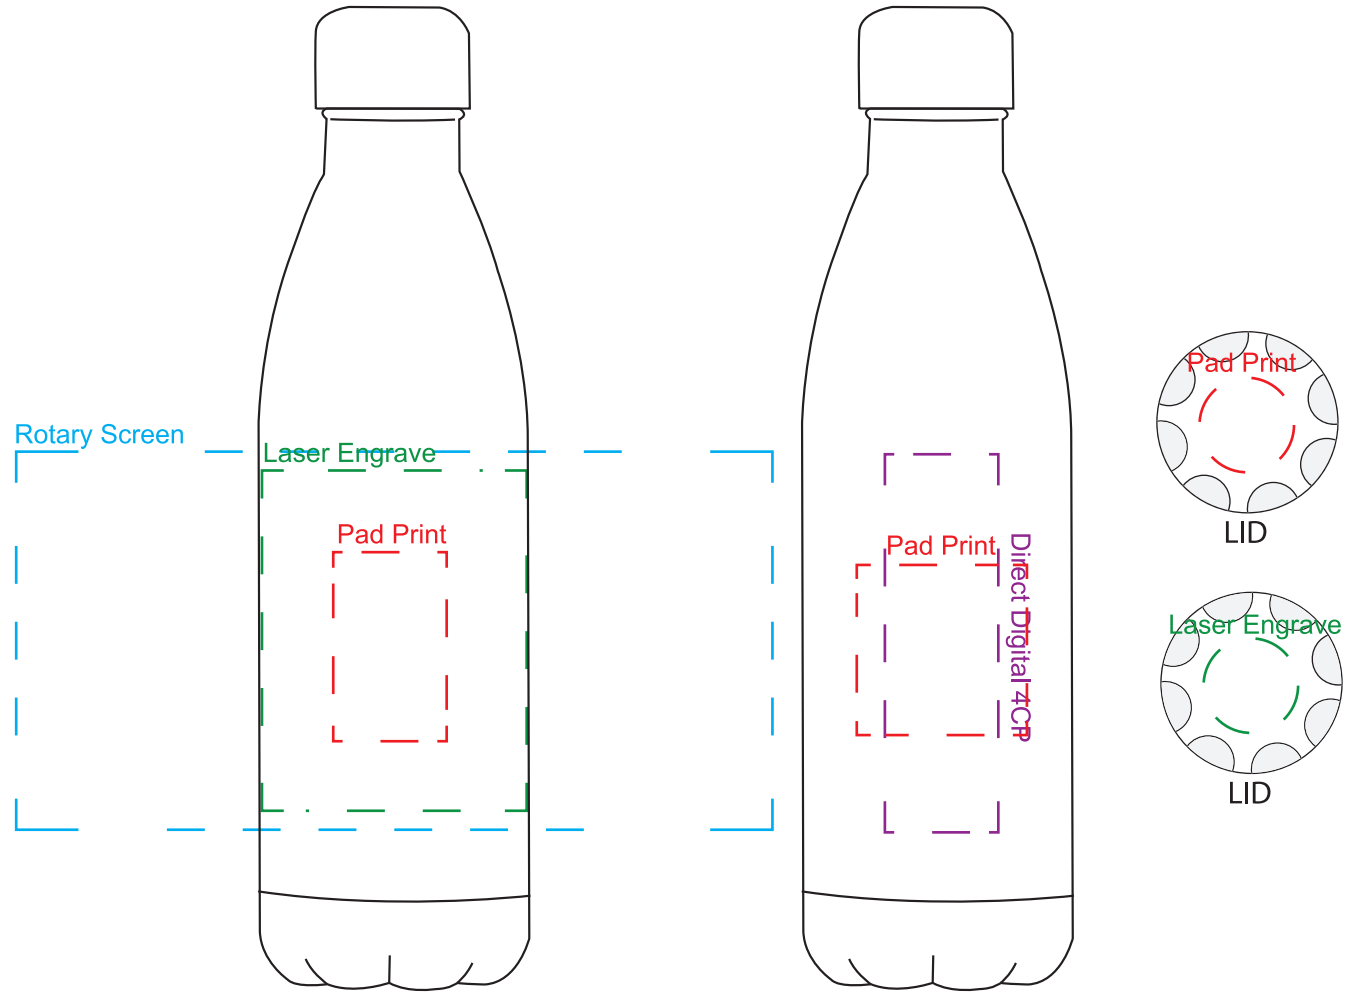

Product Name:

Komo Matt Drink Bottle

Product Code:

DB019

Product Size:

72mm x 260mm

Product Colours:

Black, white, royal blue, red, purple, yellow, lime green, grey

Decoration Area:

- 45mm x 45mm - pad print
- 30mm x 50mm - pad print
- 25mmD - pad print lid
- 70mm x 90mm - laser engrave
- 25mmD - laser engrave lid
- 200mm x 100mm - rotary screen print
- 30mm x 100mm - direct digital

Engraves to silver

50% actual size

Line drawing is for approximate print positional purposes only. It is not intended to be an exact scale or detailed representation. Colour proofs are to be used as a guide only. Red dotted lines will not be printed, these are for max print guides only. Small details or text including trade marks may fill in and not be legible.