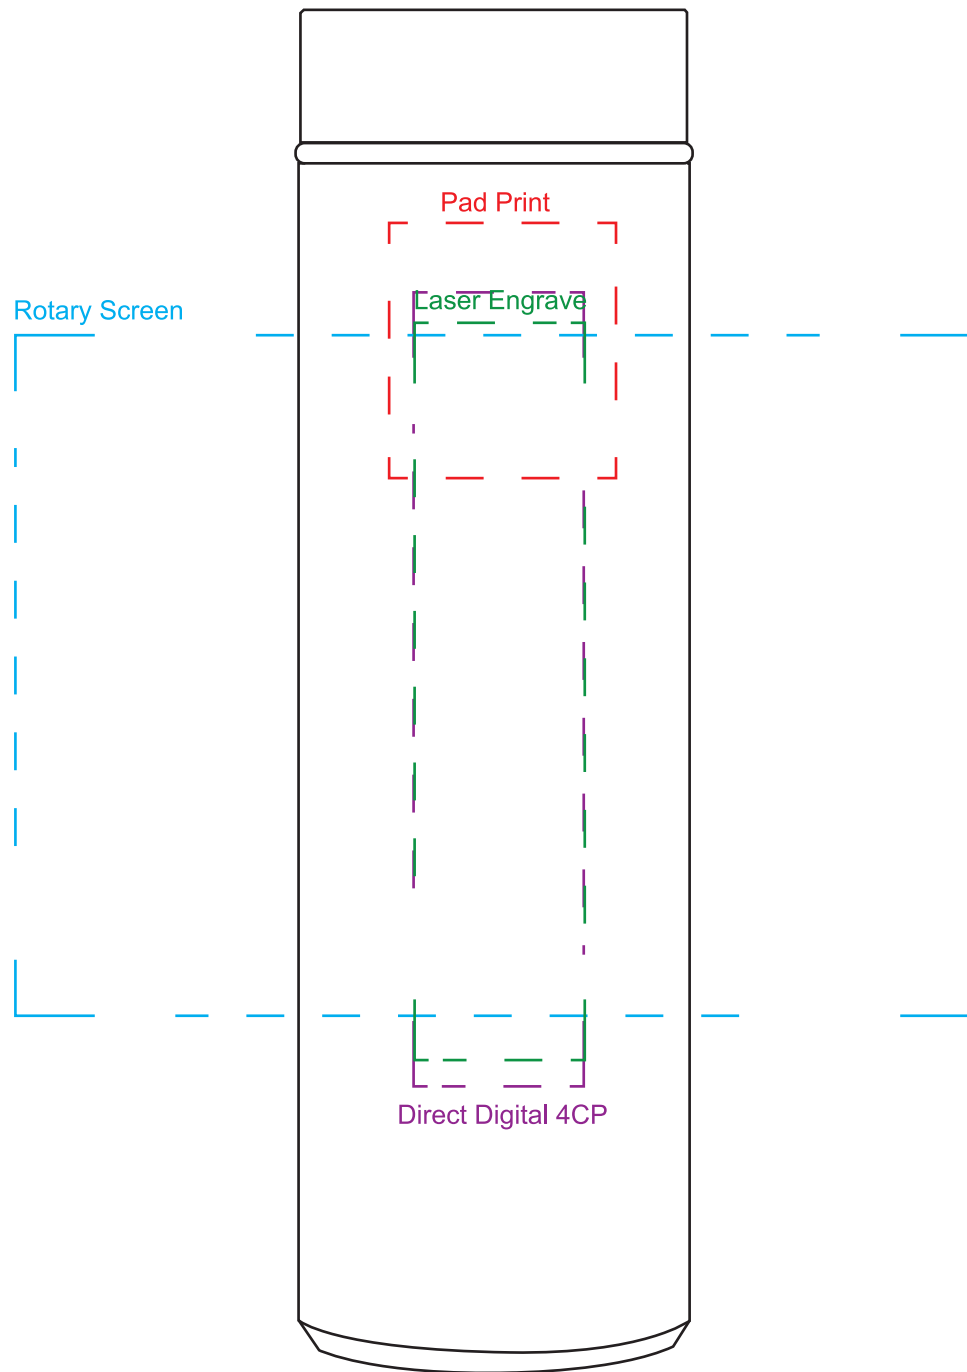

Product Name:

Duke Smart Bamboo Drink Bottle

Product Code:

DB021

Product Size:

70mm x 240mm

Product Colours:

Natural

Decoration Area:

40mm x 45mm - pad print

30mm x 130mm - laser engrave

170mm x 120mm - rotary screen print

30mm x 140mm - direct digital

 Engraves to tone-on-tone Bamboo

75% actual size

Line drawing is for approximate print positional purposes only. It is not intended to be an exact scale or detailed representation. Colour proofs are to be used as a guide only. Red dotted lines will not be printed, these are for max print guides only. Small details or text including trade marks may fill in and not be legible.