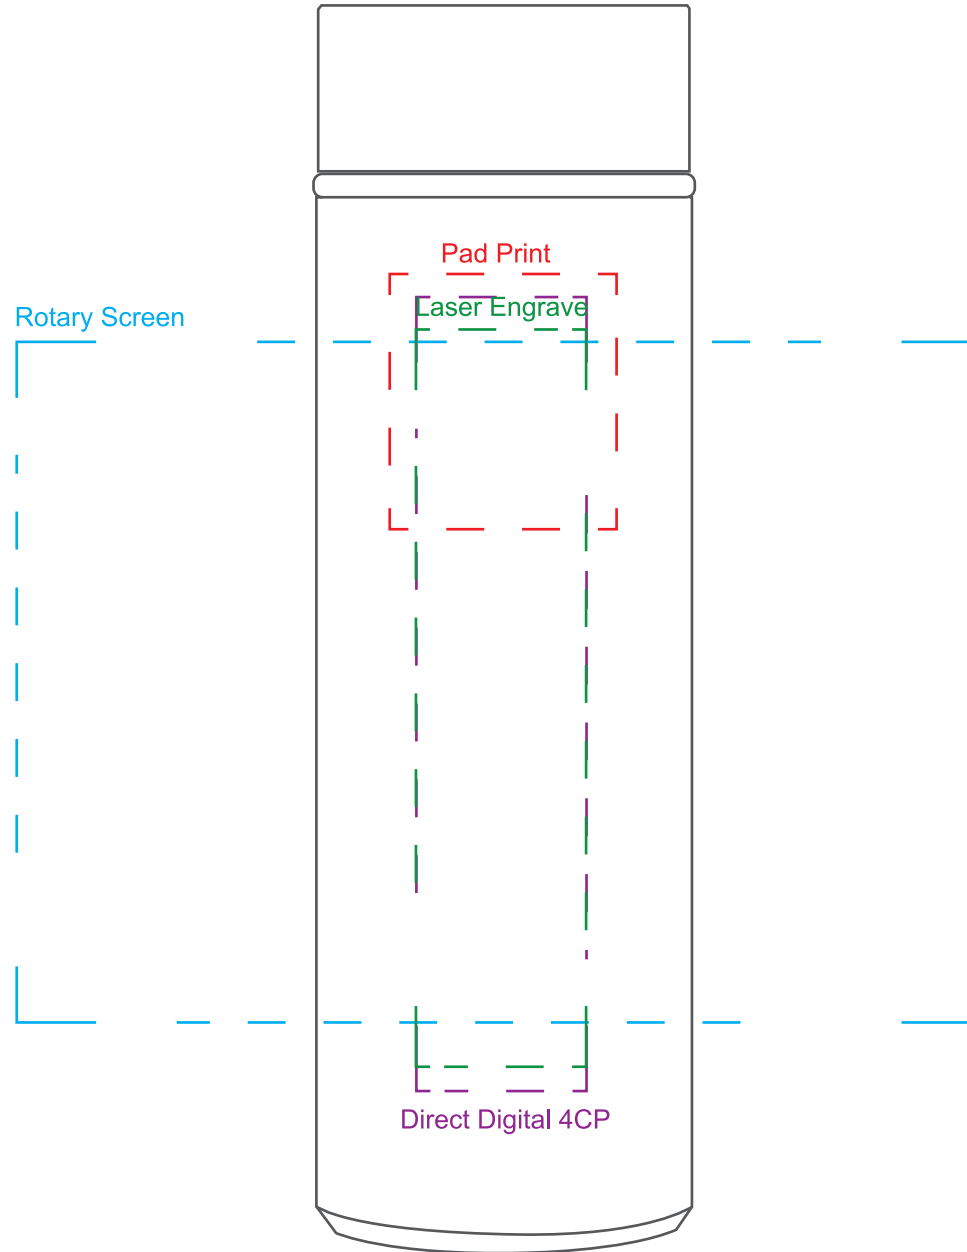

**Product Name:**

Burra Bamboo Drink Bottle

**Product Code:**

DB022

**Product Size:**

68mm x 220mm

**Product Colours:**

Natural

**Decoration Area:**

40mm x 45mm - pad print

50mmD - pad print lid

30mm x 130mm - laser engrave

60mmD - laser engrave lid

170mm x 120mm - rotary screen print

30mm x 140mm - direct digital

60mmD - direct digital lid

Rotary Screen

No Handle Lid

Rope Handle Lid

Steel Wire Handle Lid

Engraves to tone-on-tone Bamboo

75% actual size

Line drawing is for approximate print positional purposes only. It is not intended to be an exact scale or detailed representation. Colour proofs are to be used as a guide only. Red dotted lines will not be printed, these are for max print guides only. Small details or text including trade marks may fill in and not be legible.