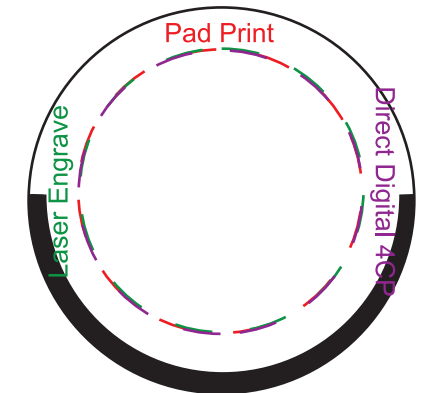

**Product Name:**

Burra Bamboo Drink Bottle

**Product Code:**

DB022

**Product Size:**

68mm x 220mm

**Product Colours:**

Natural

**Decoration Area:**

40mm x 45mm - pad print

50mmD - pad print lid

30mm x 130mm - laser engrave

60mmD - laser engrave lid

170mm x 120mm - rotary screen print

30mm x 140mm - direct digital

60mmD - direct digital lid

Rotary Screen

No Handle Lid

Rope Handle Lid

Steel Wire Handle Lid

Engraves to tone-on-tone Bamboo

75% actual size

Line drawing is for approximate print positional purposes only. It is not intended to be an exact scale or detailed representation. Colour proofs are to be used as a guide only. Red dotted lines will not be printed, these are for max print guides only. Small details or text including trade marks may fill in and not be legible.