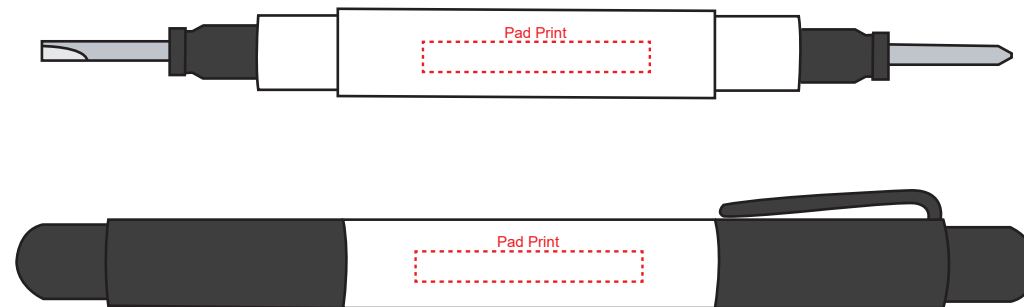

Product Name:

Pen Shape Tool Set

Product Code:

DS006

Product Size:

135mm x 15mm x 11mm

Decoration Area:

30mm x 4mm - pad print

100% actual size