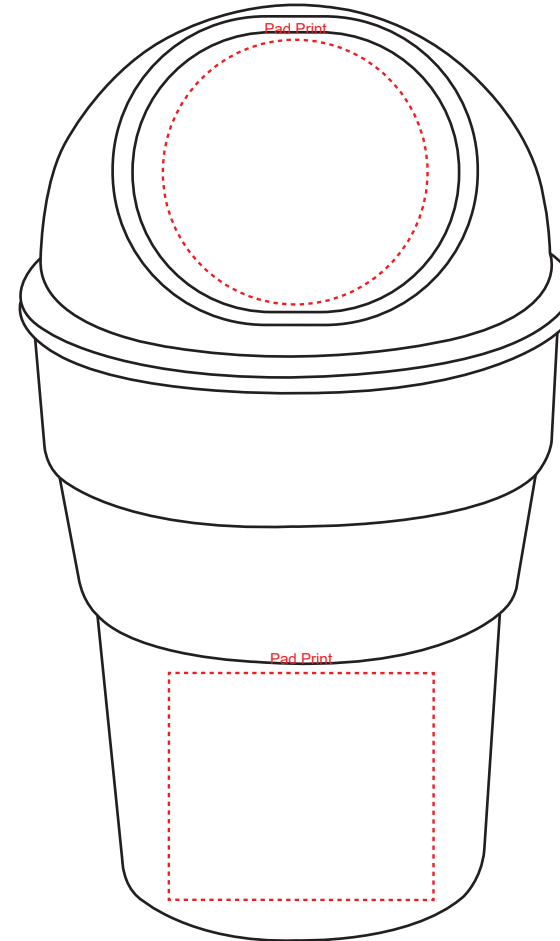

Product Name:

Dustbin In Care

Product Code:

DS1023

Product Size:

99mm x 165mm

Decoration Area:

35mm x 35mm - pad print lid

35mm x 30mm - pad print bottom

75% actual size